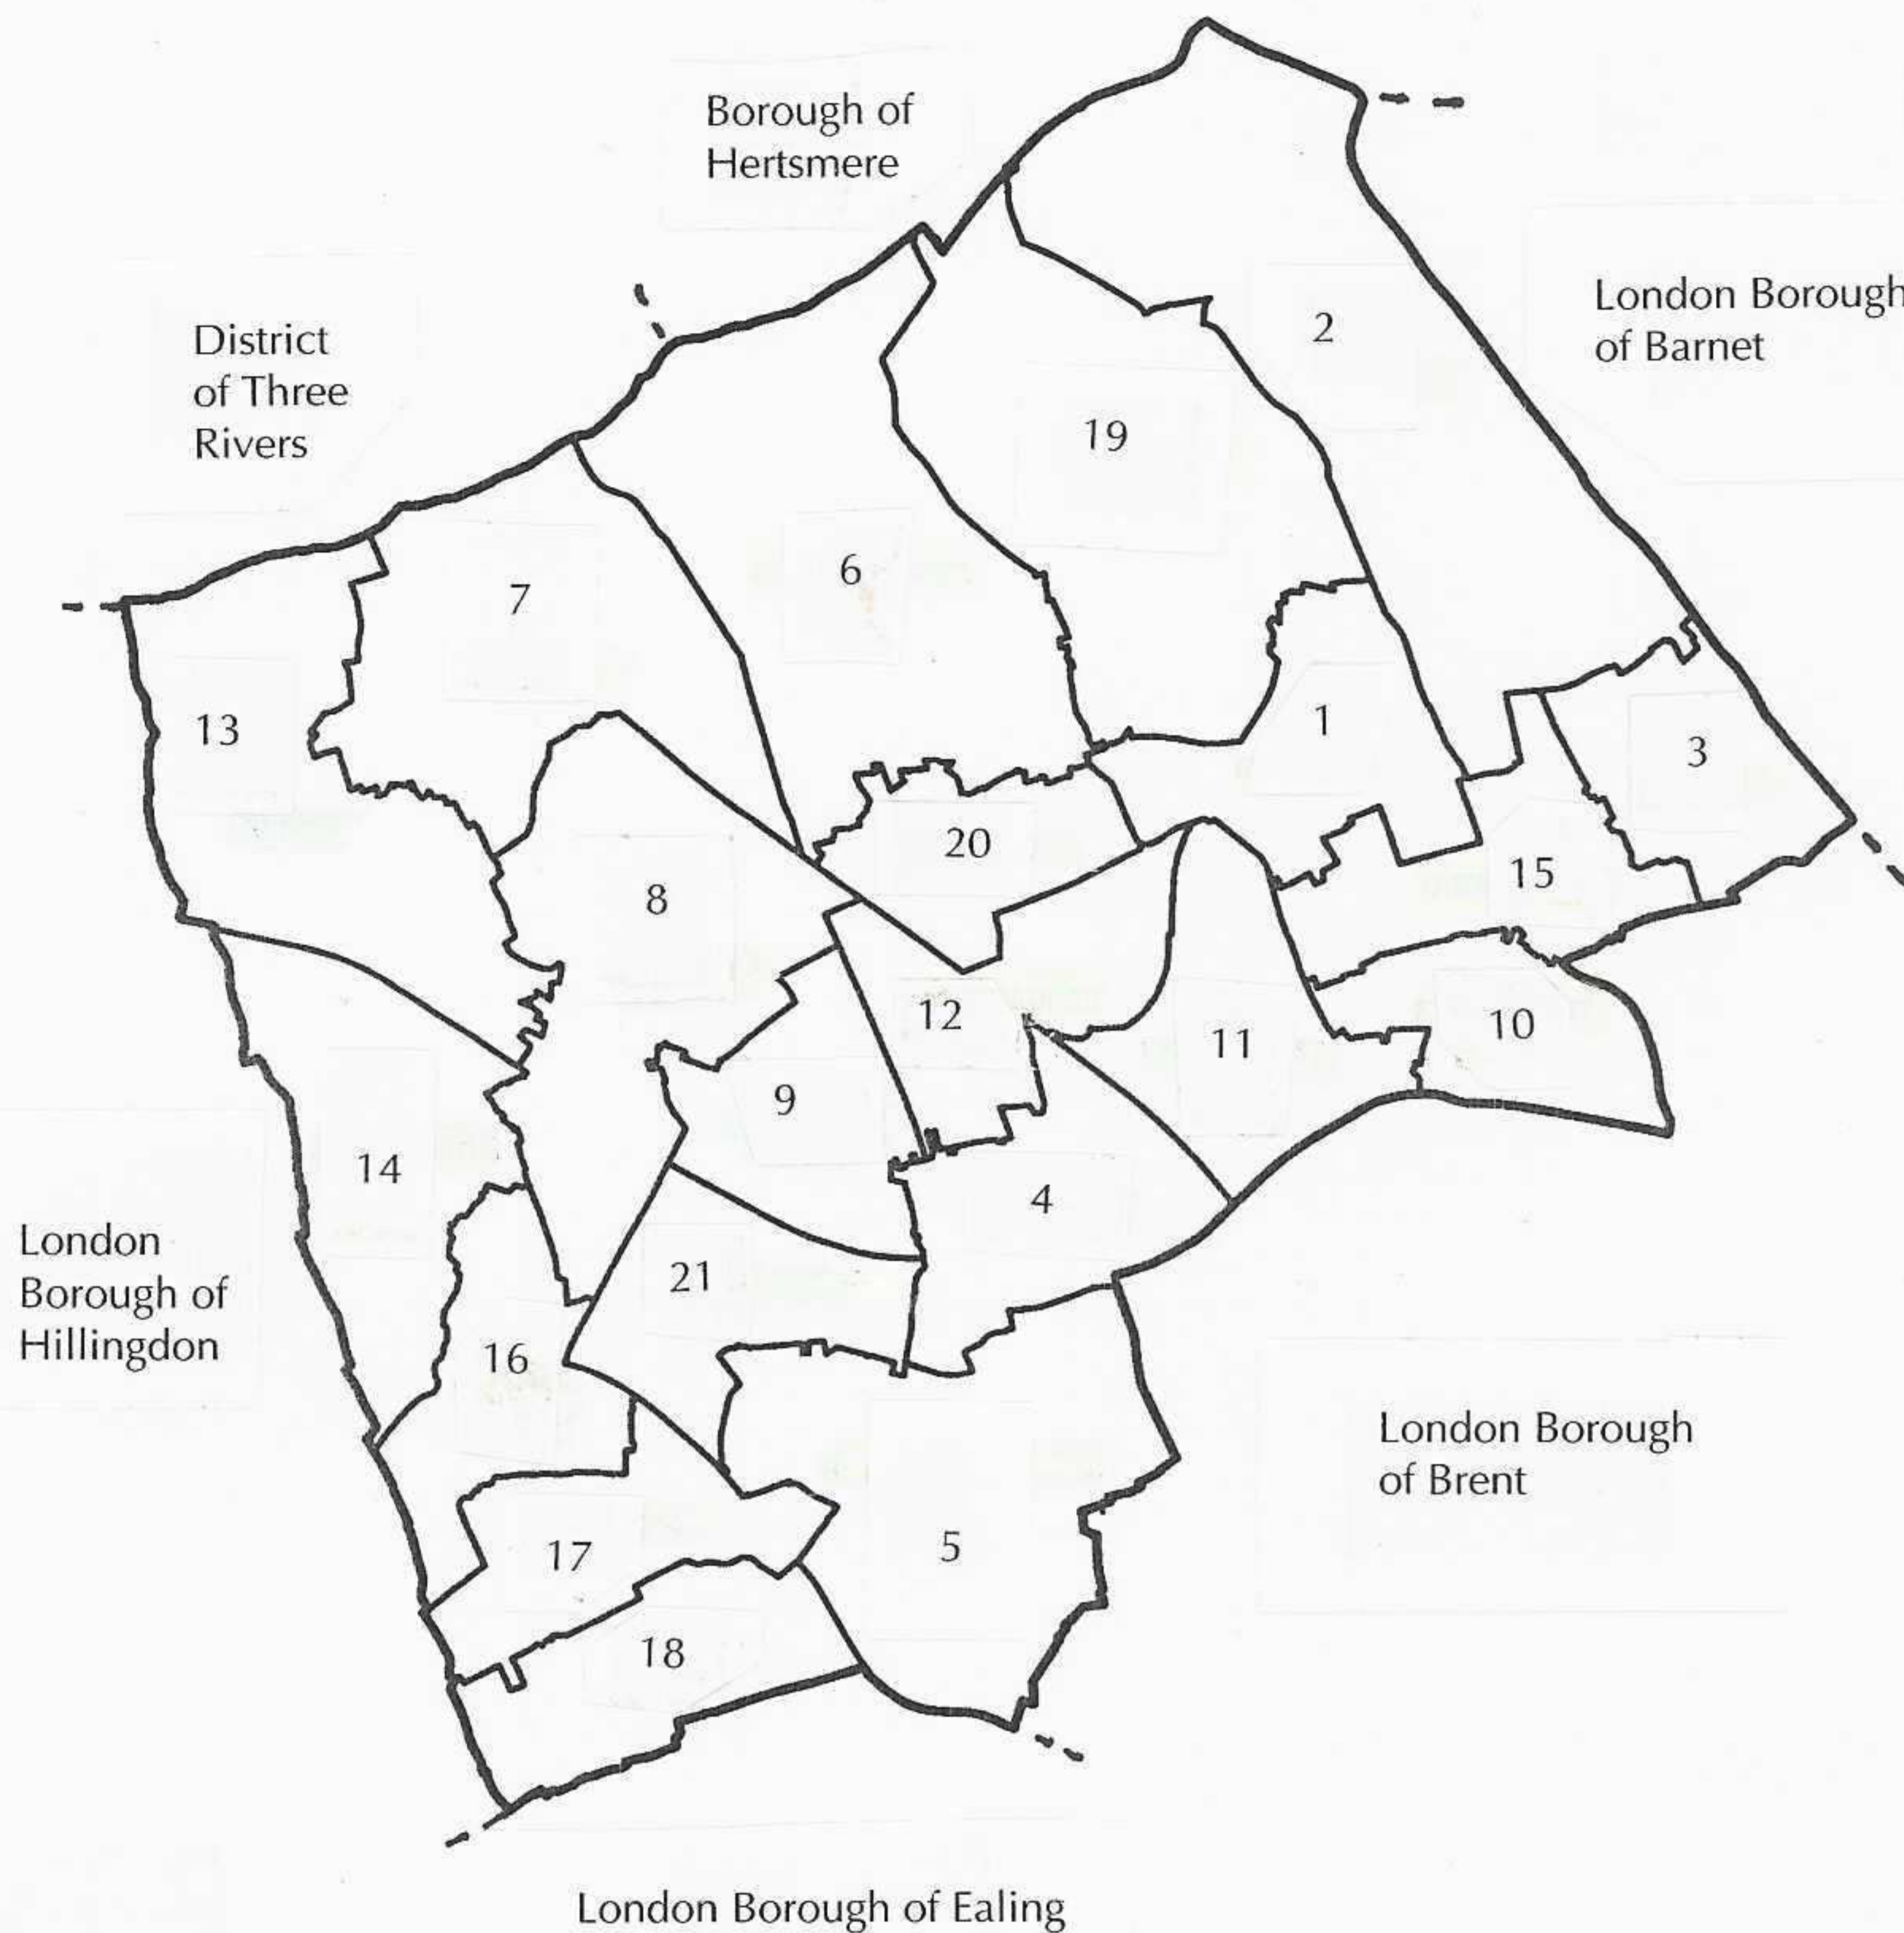

# MAP OF THE LONDON BOROUGH OF HARROW

- Wards:
- |    |                    |
|----|--------------------|
| 1  | Belmont            |
| 2  | Canons             |
| 3  | Edgware            |
| 4  | Greenhill          |
| 5  | Harrow on the Hill |
| 6  | Harrow Weald       |
| 7  | Hatch End          |
| 8  | Headstone North    |
| 9  | Headstone South    |
| 10 | Kenton East        |
| 11 | Kenton West        |
| 12 | Marlborough        |
| 13 | Pinner             |
| 14 | Pinner South       |
| 15 | Queensbury         |
| 16 | Rayners Lane       |
| 17 | Roxbourne          |
| 18 | Roxeth             |
| 19 | Stanmore Park      |
| 20 | Wealdstone         |
| 21 | West Harrow        |