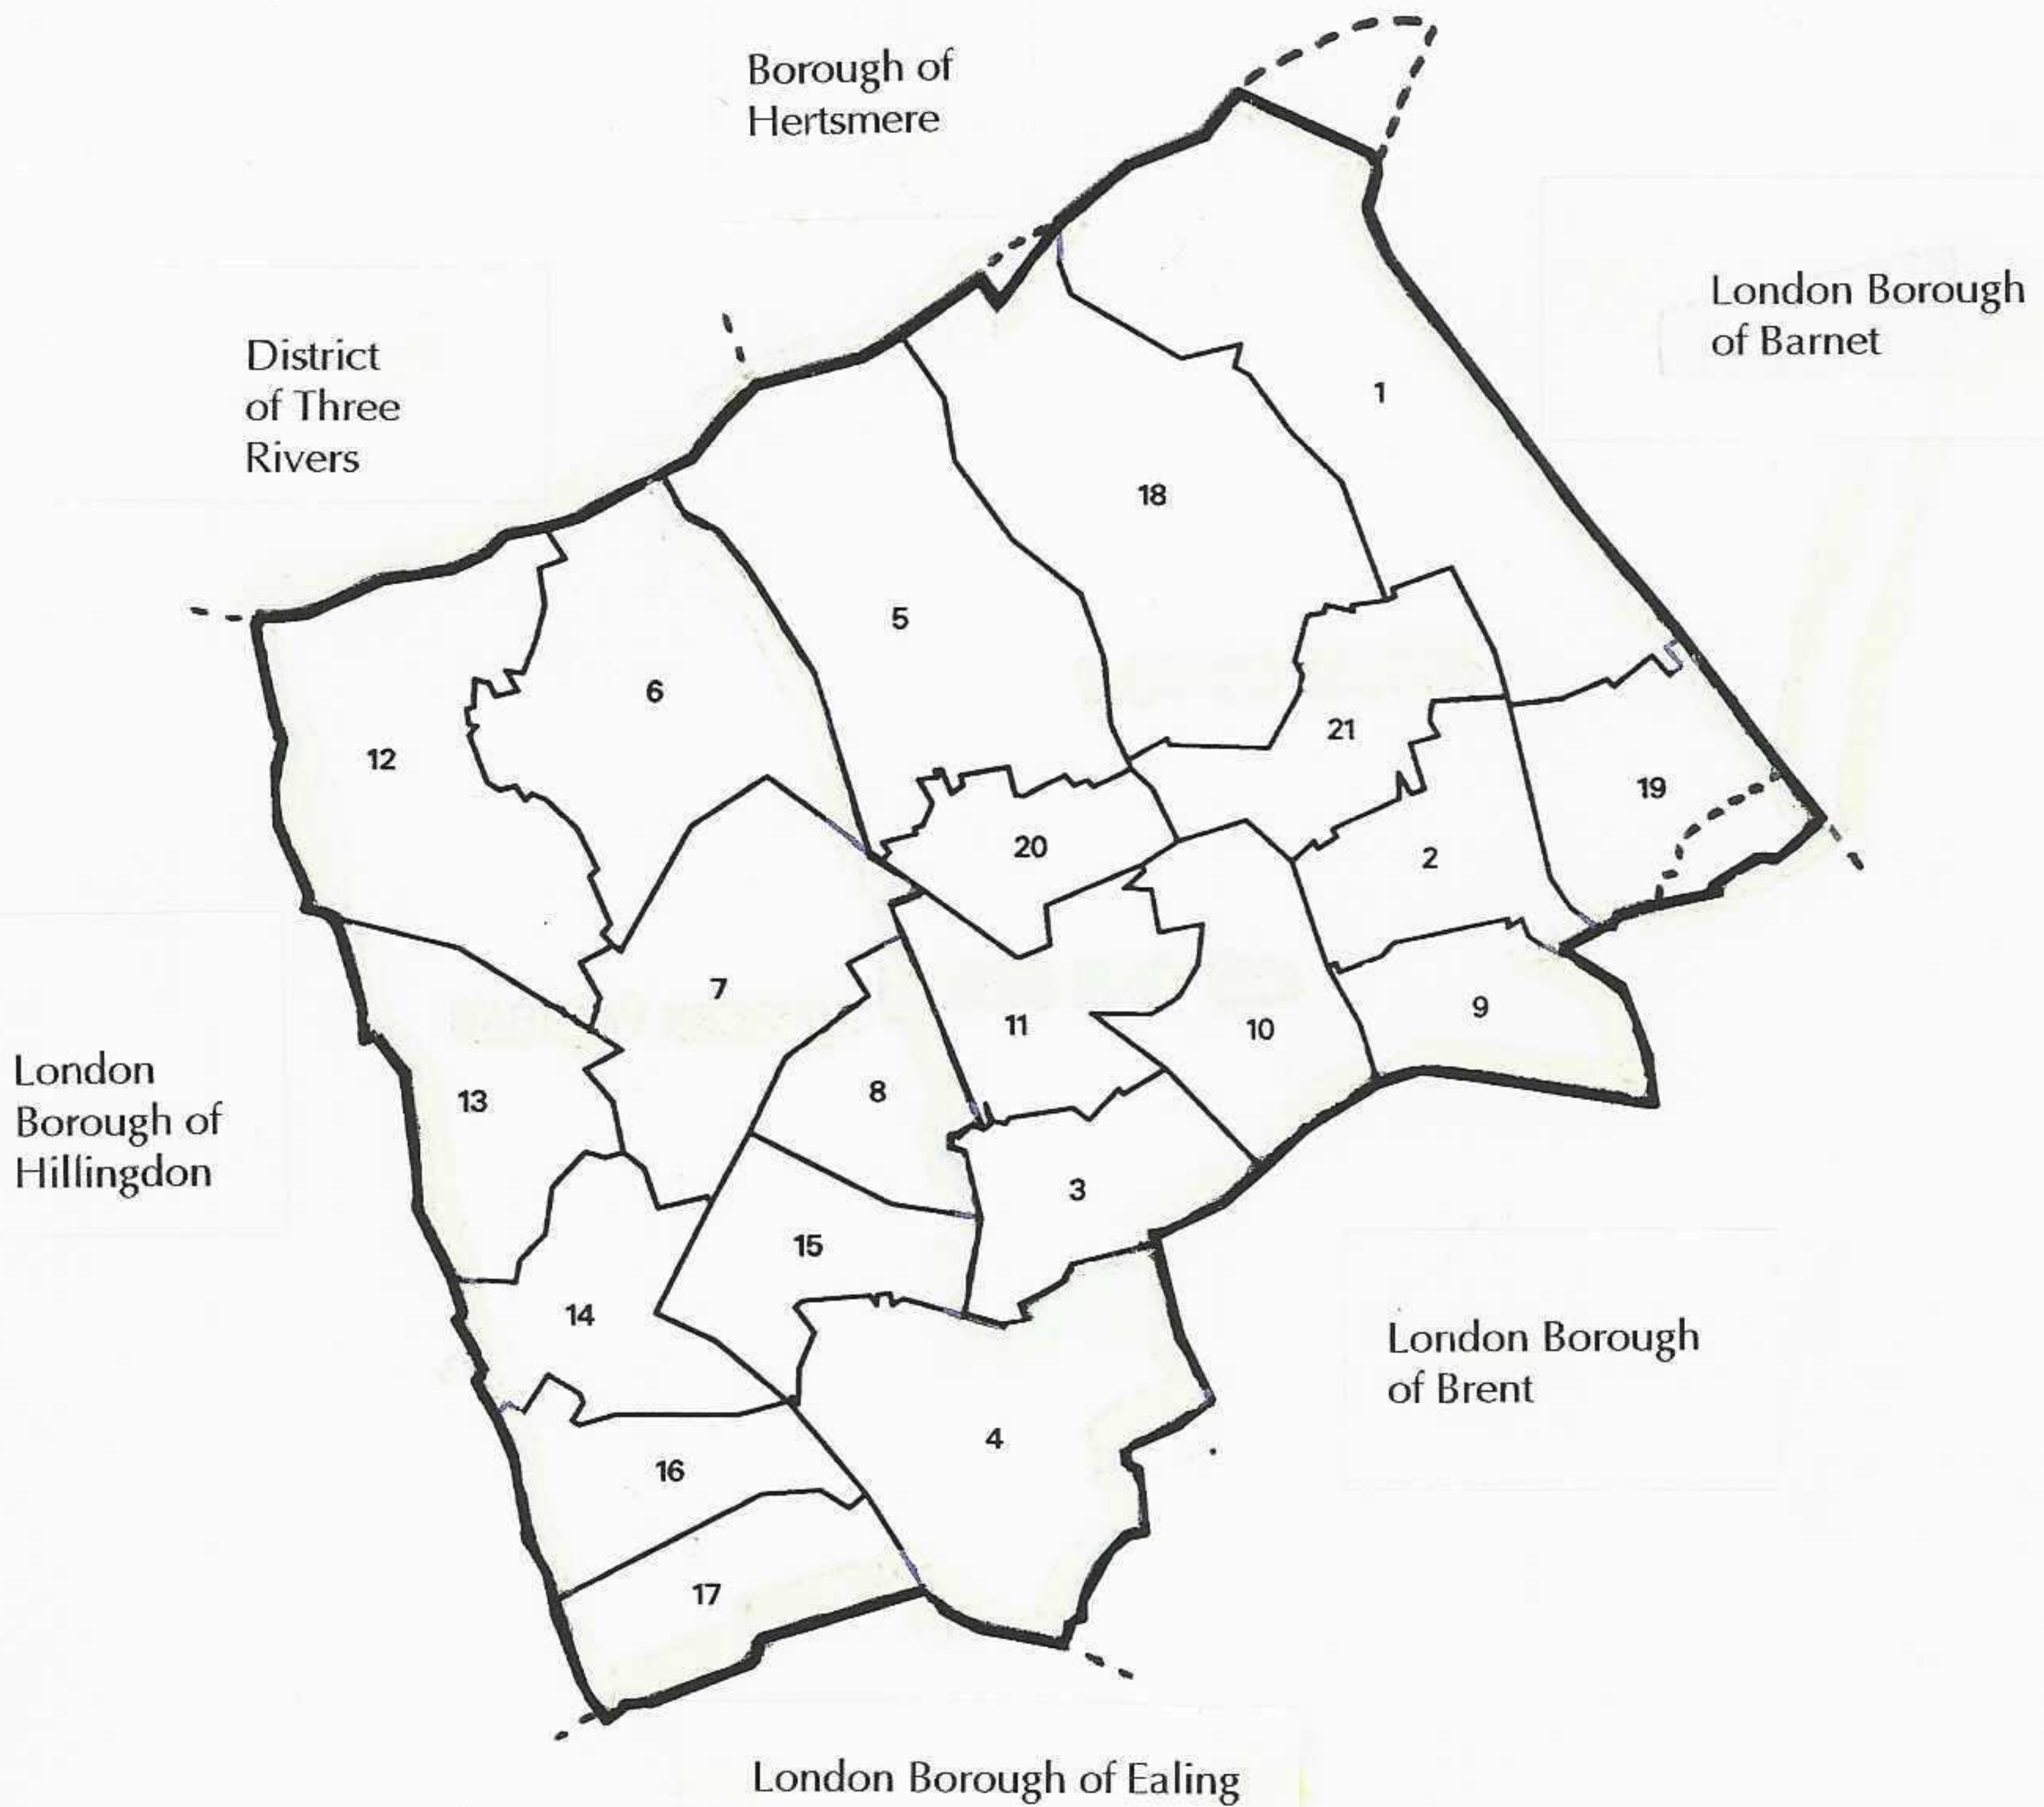

MAP OF THE LONDON BOROUGH OF HARROW

Wards:	1	Canons	[dotted line shows area transferred <u>to</u> Hertsmere, 1 April 1993]
	2	Centenary	
	3	Greenhill	
	4	Harrow on the Hill	
	5	Harrow Weald	
	6	Hatch End	
	7	Headstone North	
	8	Headstone South	
	9	Kenton East	
	10	Kenton West	
	11	Marlborough	
	12	Pinner	
	13	Pinner West	
	14	Rayners Lane	
	15	Ridgeway	
	16	Roxbourne	
	17	Roxeth	
	18	Stanmore Park	[dotted line shows area transferred <u>to</u> Hertsmere, 1 April 1993]
	19	Stanmore South	[dotted line shows area transferred <u>from</u> Brent, 1 April 1994]
	20	Wealdstone	
	21	Wemborough	

Note: Other transfers too small to be shown on this map