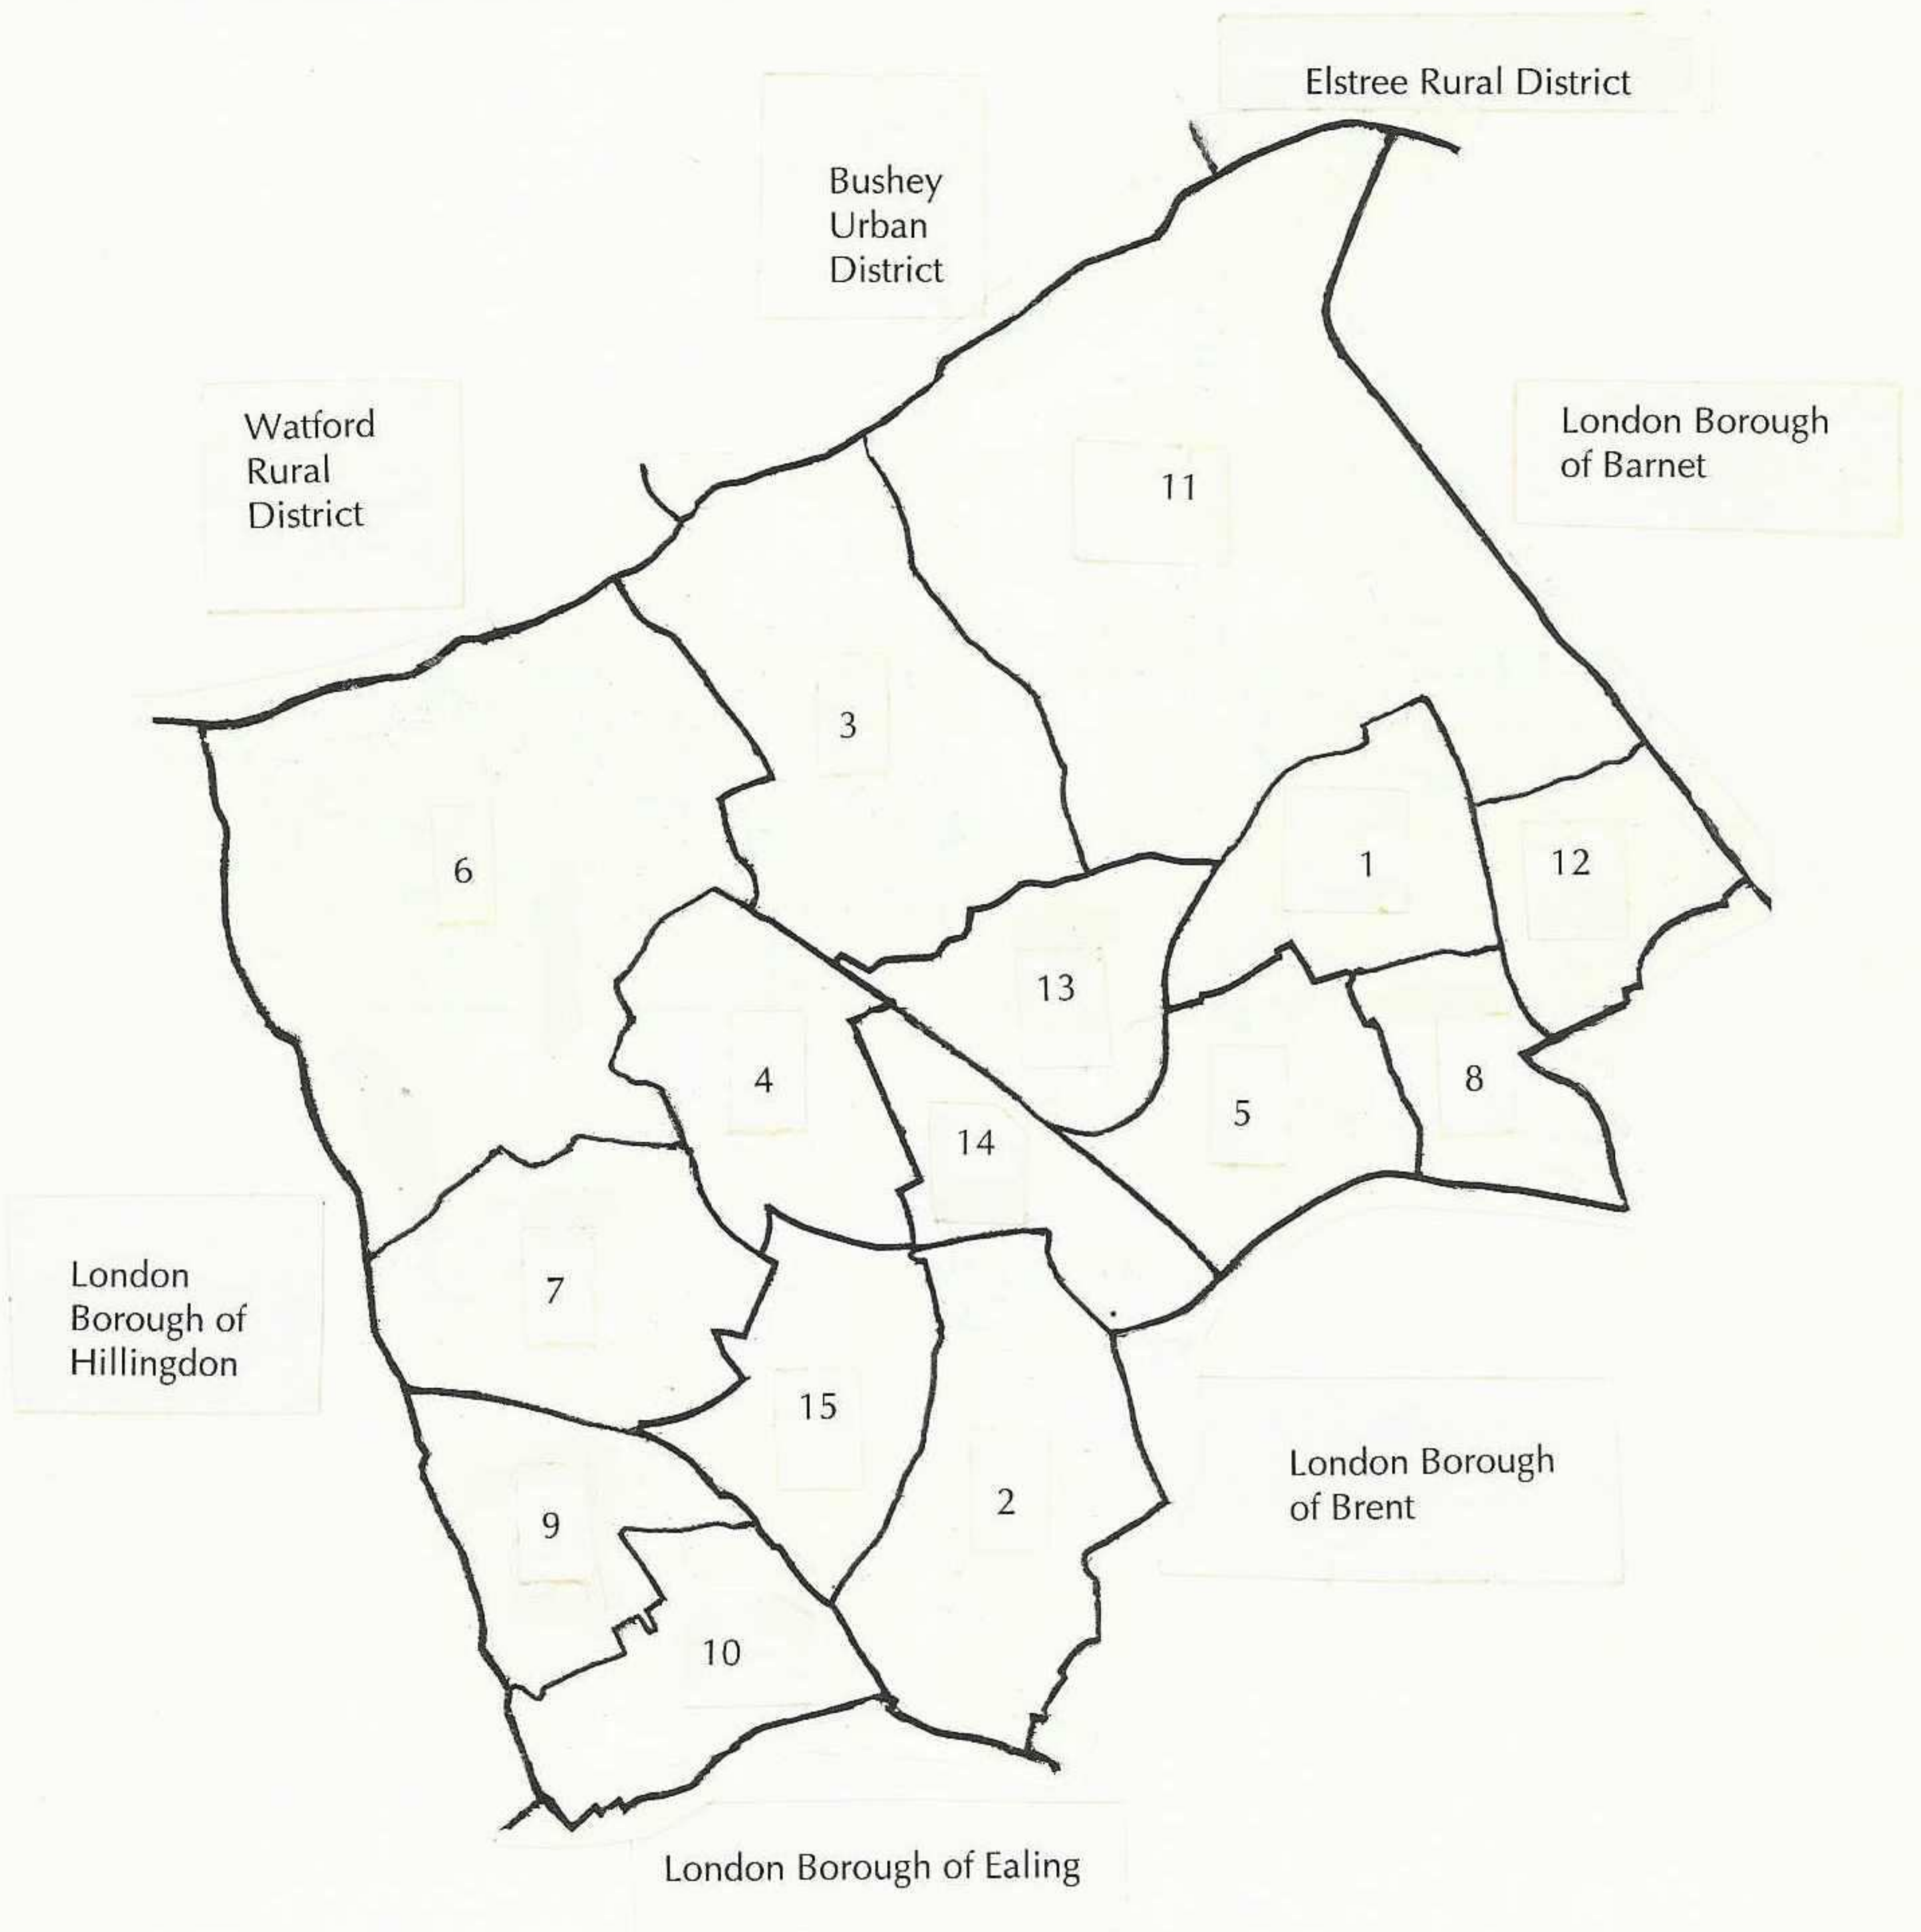

# MAP OF THE LONDON BOROUGH OF HARROW

- Wards:
- |    |                                  |
|----|----------------------------------|
| 1  | Belmont                          |
| 2  | Harrow-on-the-Hill and Greenhill |
| 3  | Harrow Weald                     |
| 4  | Headstone                        |
| 5  | Kenton                           |
| 6  | Pinner North and Hatch End       |
| 7  | Pinner South                     |
| 8  | Queensbury                       |
| 9  | Roxbourne                        |
| 10 | Roxeth                           |
| 11 | Stanmore North                   |
| 12 | Stanmore South                   |
| 13 | Wealdstone North                 |
| 14 | Wealdstone South                 |
| 15 | West Harrow                      |