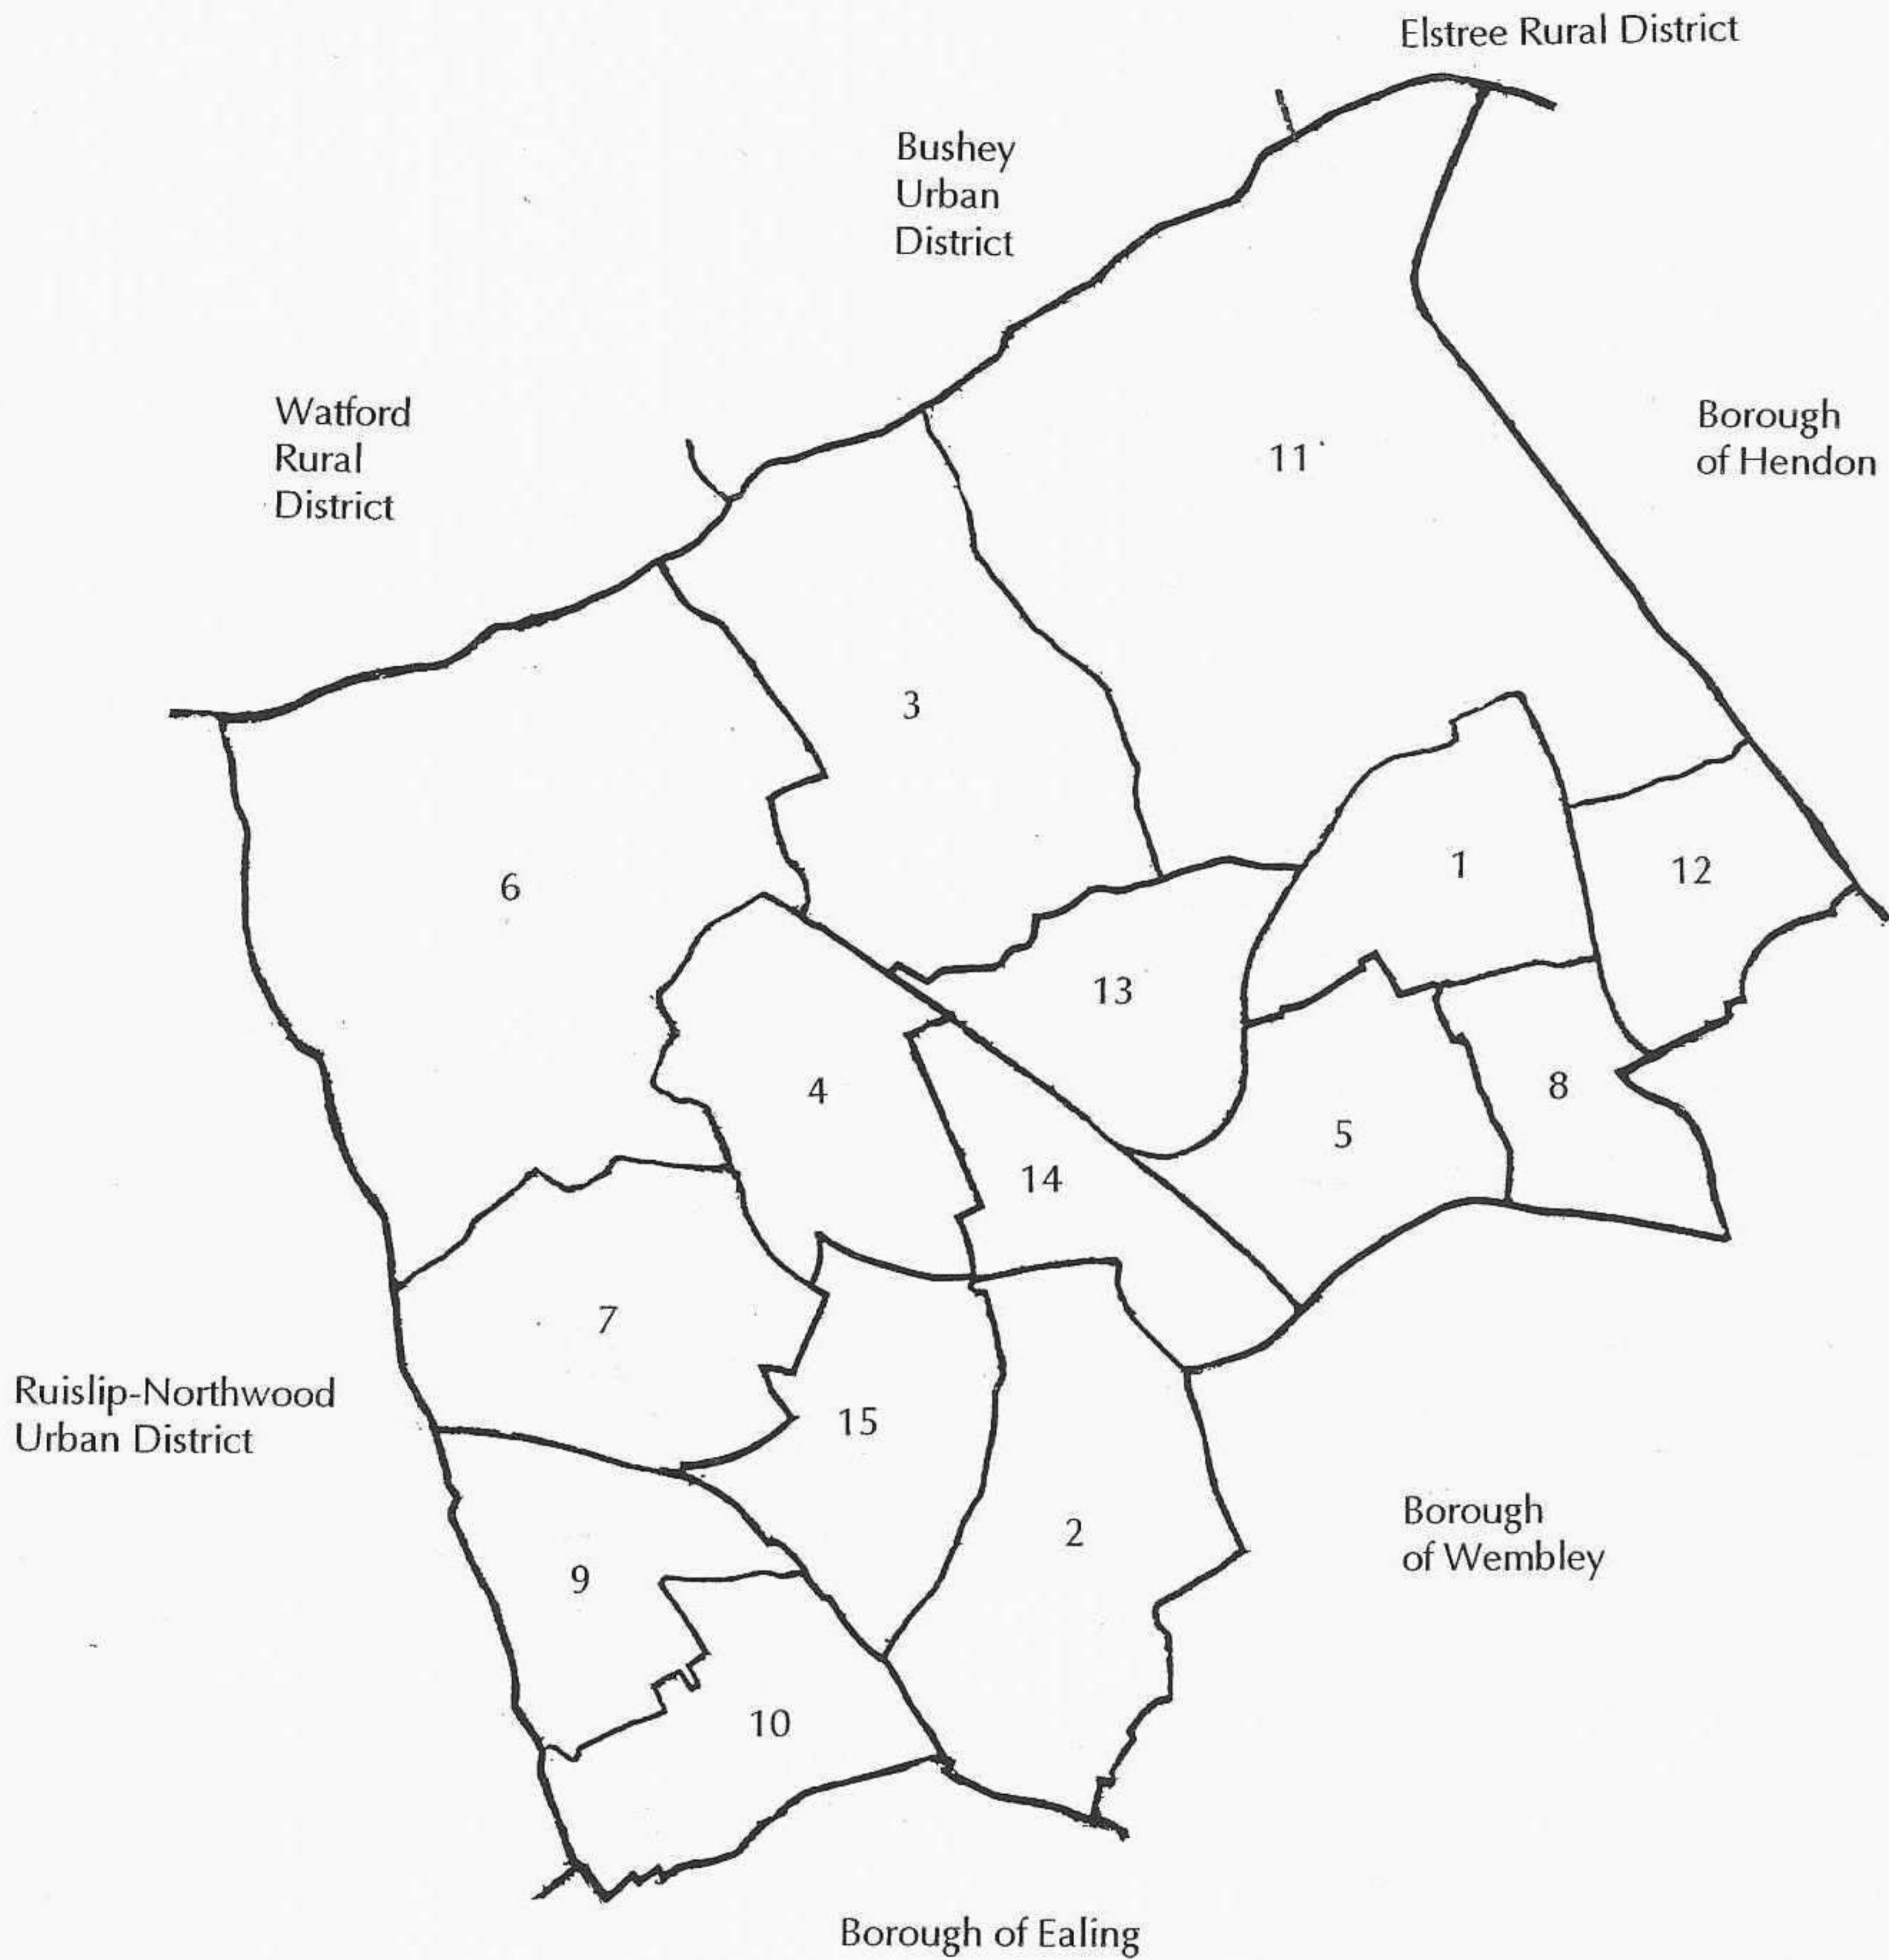

MAP OF THE MUNICIPAL BOROUGH OF HARROW

- Wards:
- | | |
|----|----------------------------------|
| 1 | Belmont |
| 2 | Harrow-on-the-Hill and Greenhill |
| 3 | Harrow Weald |
| 4 | Headstone |
| 5 | Kenton |
| 6 | Pinner North and Hatch End |
| 7 | Pinner South |
| 8 | Queensbury |
| 9 | Roxbourne |
| 10 | Roxeth |
| 11 | Stanmore North |
| 12 | Stanmore South |
| 13 | Wealdstone North |
| 14 | Wealdstone South |
| 15 | West Harrow |