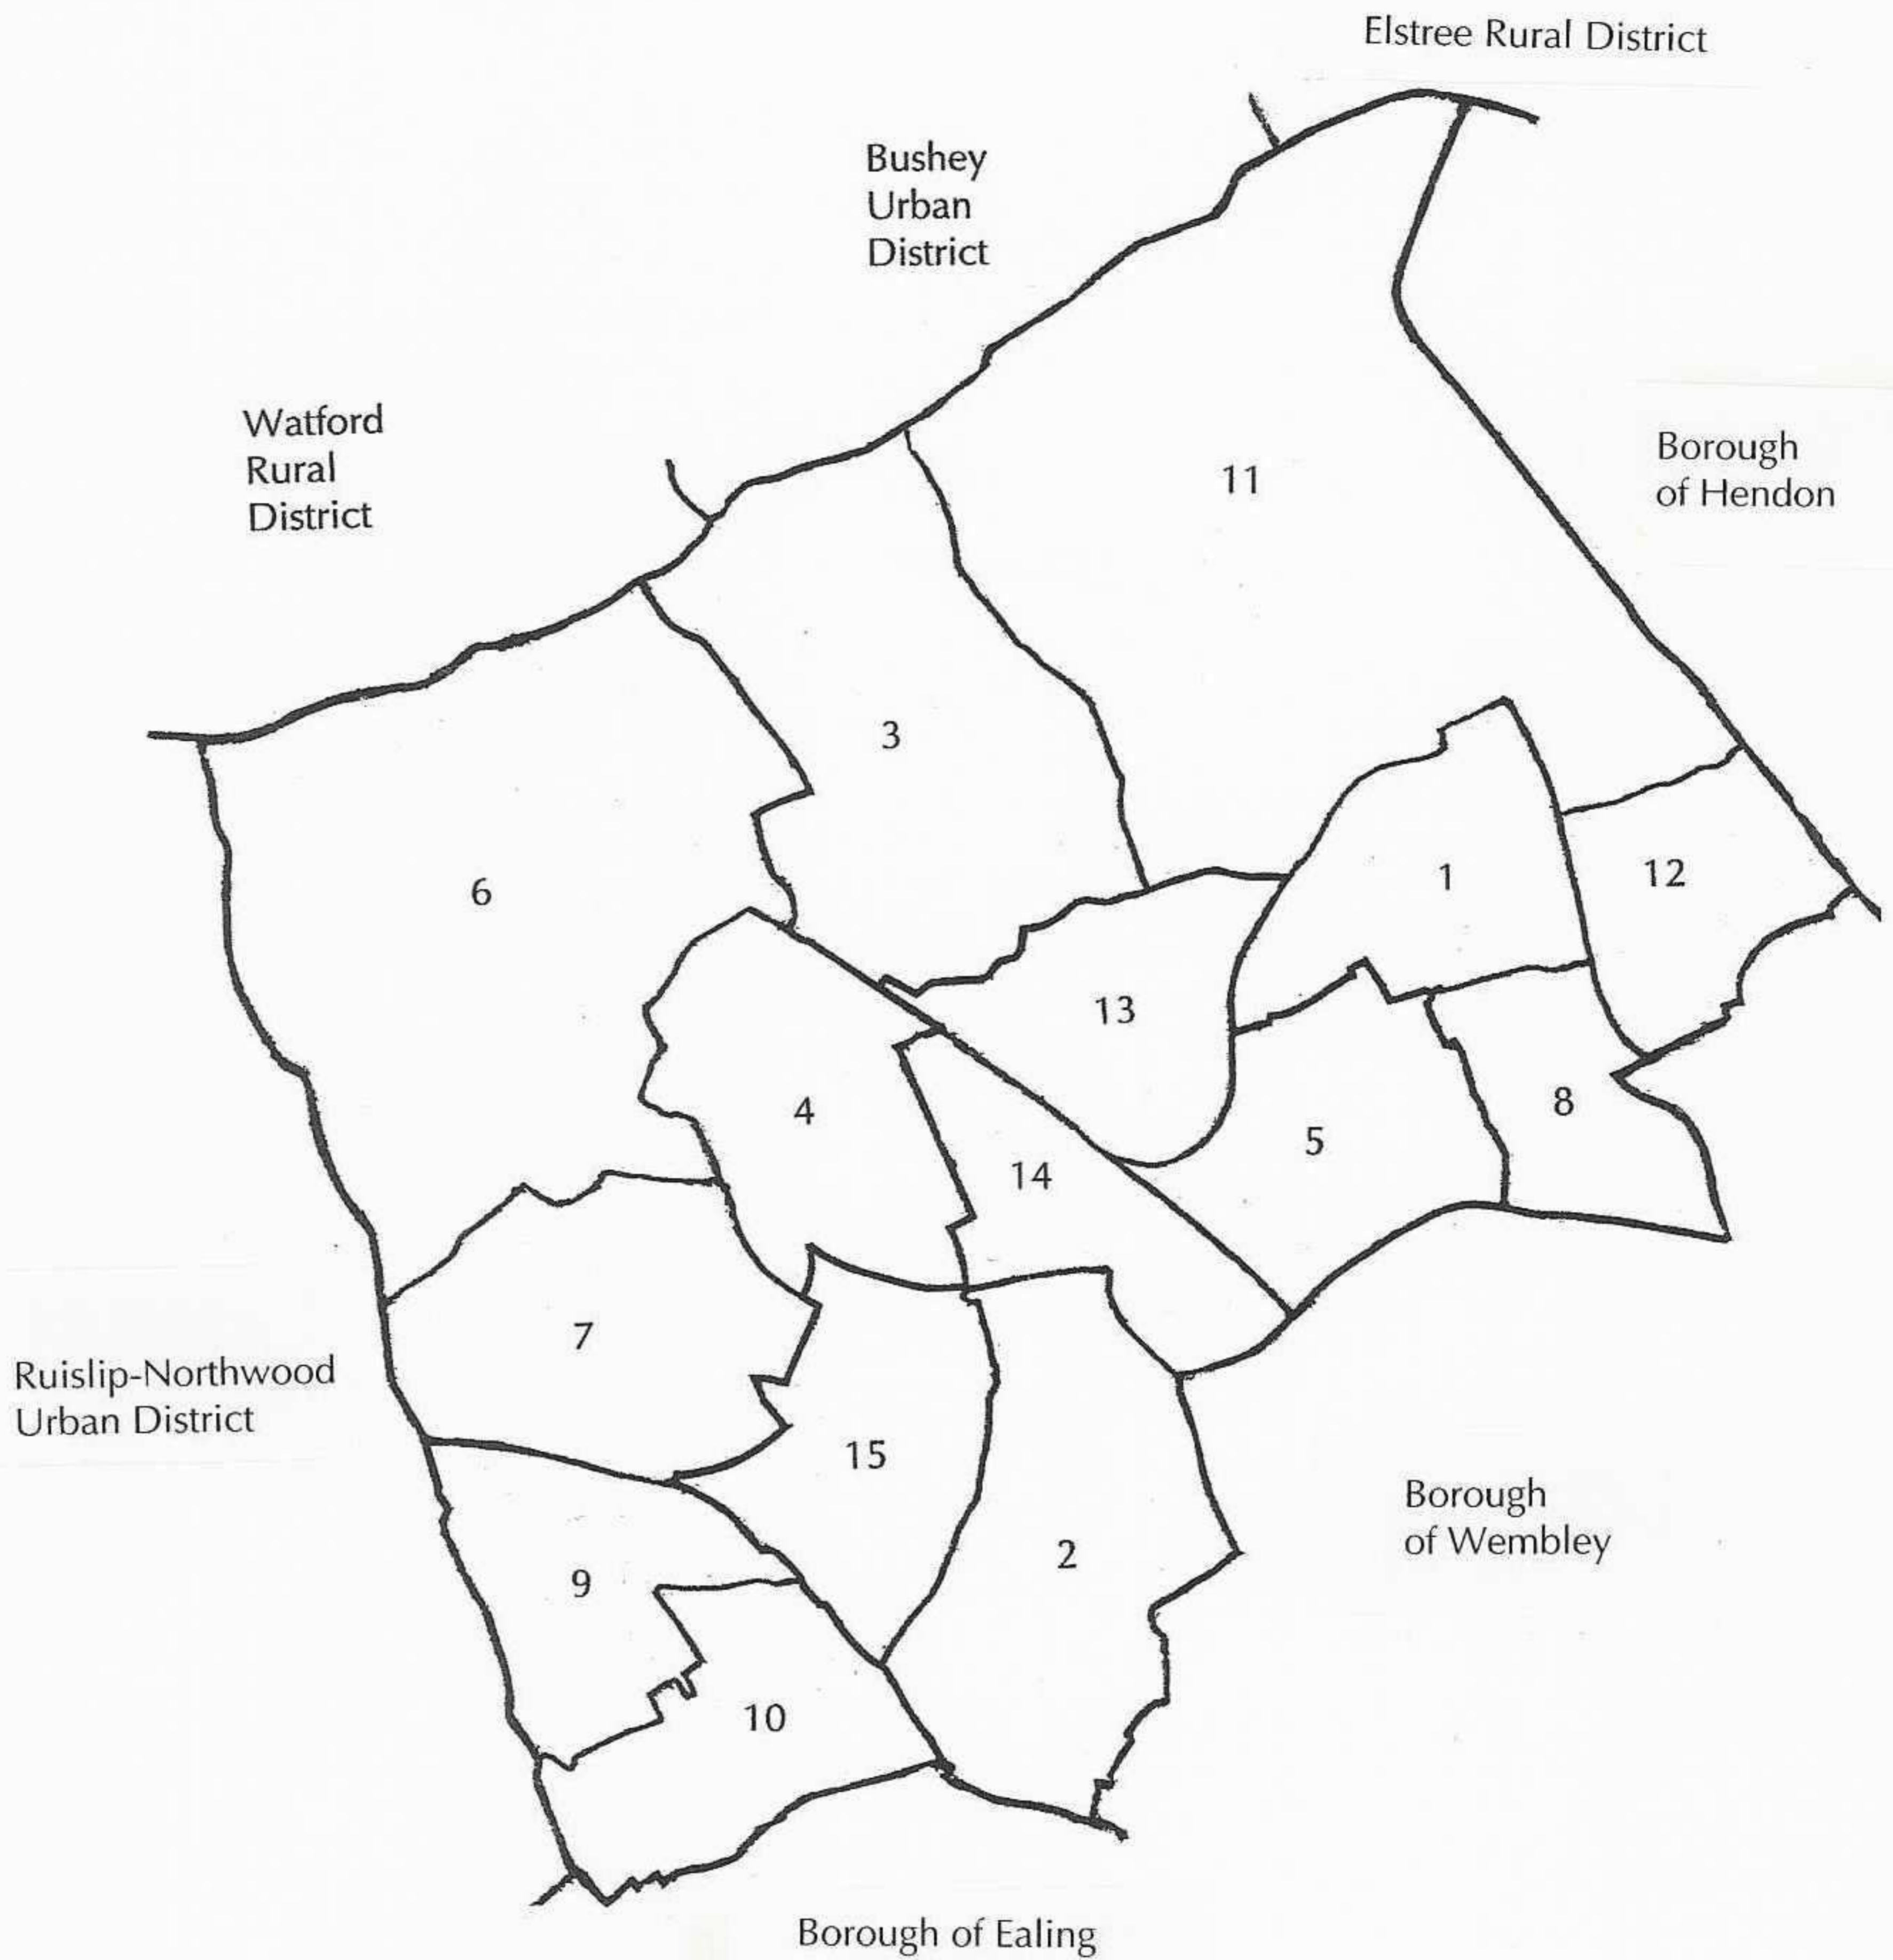

MAP OF THE URBAN DISTRICT OF HARROW, 1949-1953

- Wards:
- | | |
|----|----------------------------------|
| 1 | Belmont |
| 2 | Harrow-on-the-Hill and Greenhill |
| 3 | Harrow Weald |
| 4 | Headstone |
| 5 | Kenton |
| 6 | Pinner North and Hatch End |
| 7 | Pinner South |
| 8 | Queensbury |
| 9 | Roxbourne |
| 10 | Roxeth |
| 11 | Stanmore North |
| 12 | Stanmore South |
| 13 | Wealdstone North |
| 14 | Wealdstone South |
| 15 | West Harrow |