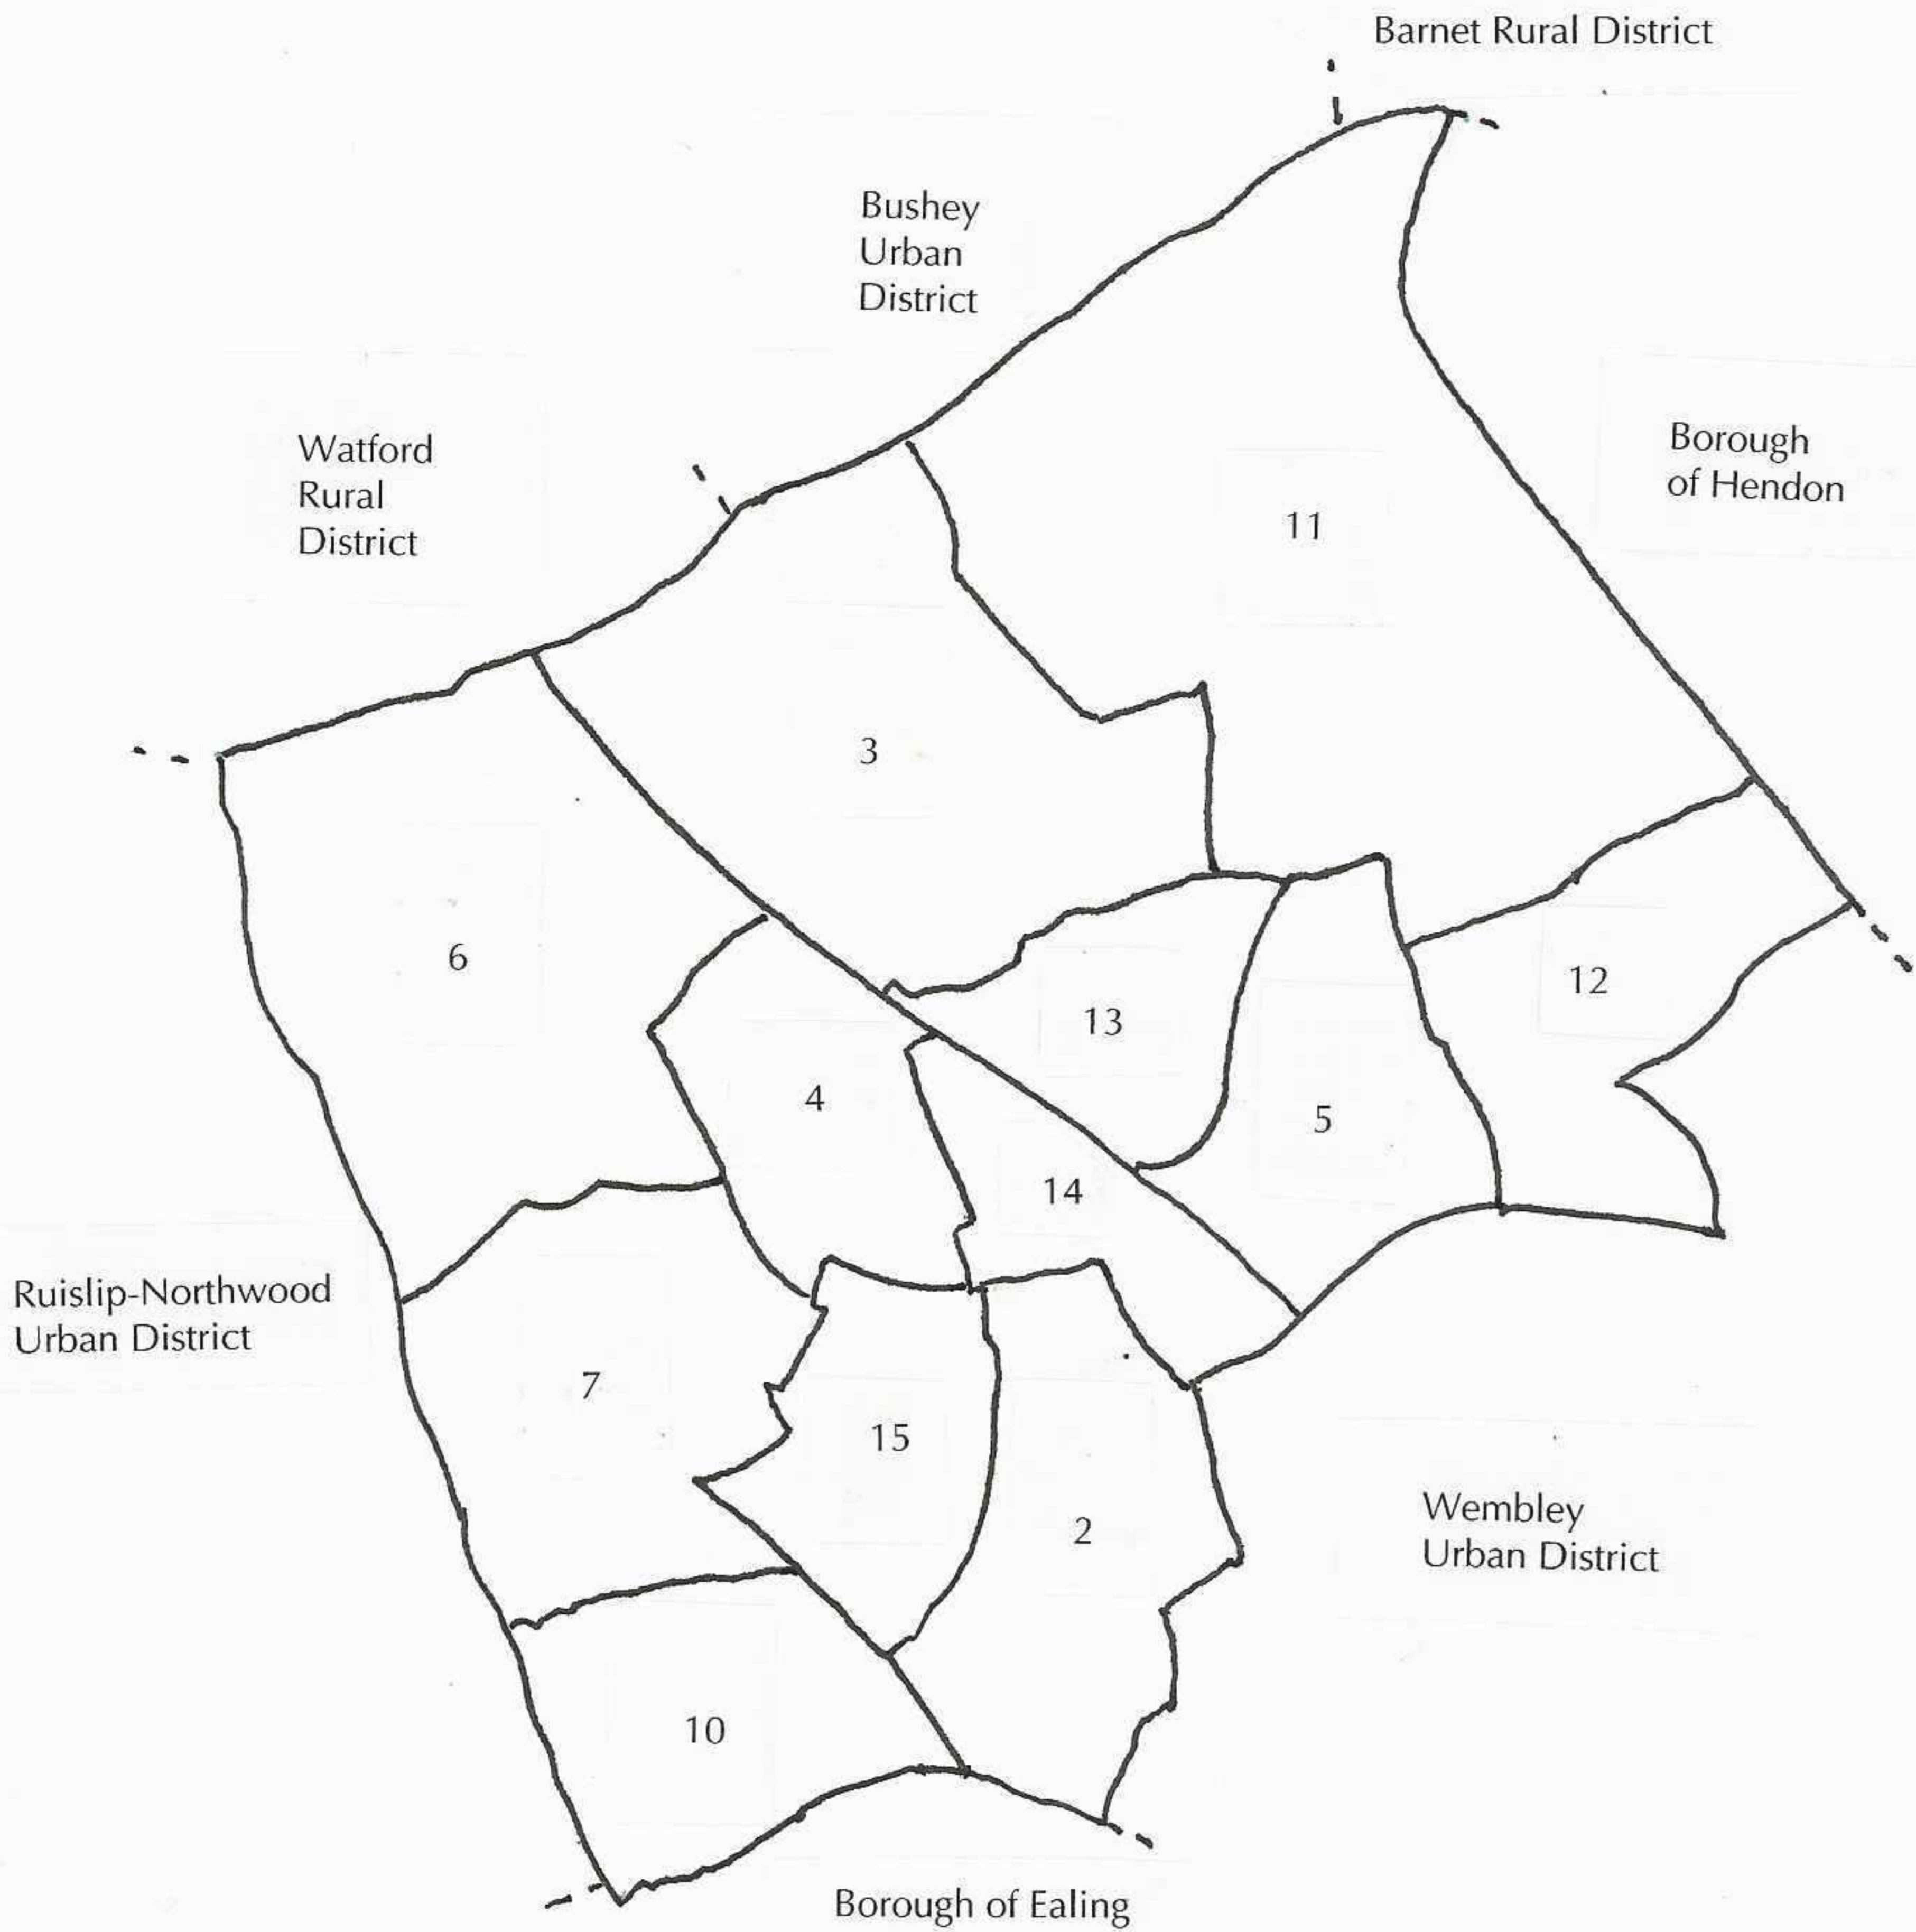

# MAP OF THE URBAN DISTRICT OF HARROW, 1934-1948

|        |    |                                  |
|--------|----|----------------------------------|
| Wards: | 2  | Harrow-on-the-Hill and Greenhill |
|        | 3  | Harrow Weald                     |
|        | 4  | Headstone                        |
|        | 5  | Kenton                           |
|        | 6  | Pinner North                     |
|        | 7  | Pinner South                     |
|        | 10 | Roxeth                           |
|        | 11 | Stanmore North                   |
|        | 12 | Stanmore South                   |
|        | 13 | Wealdstone North                 |
|        | 14 | Wealdstone South                 |
|        | 15 | West Harrow                      |