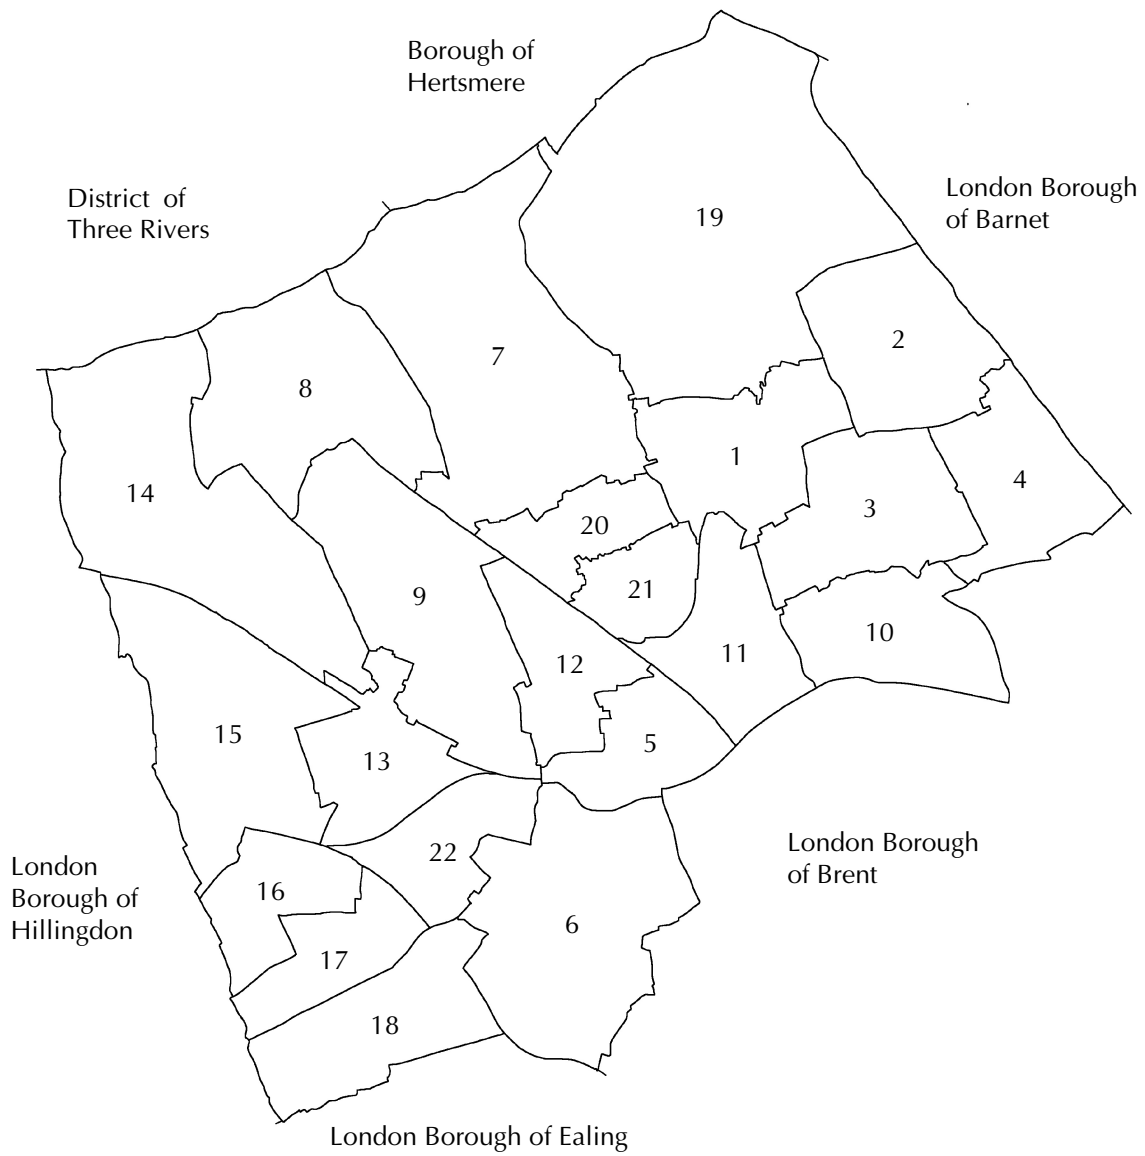

MAP OF THE LONDON BOROUGH OF HARROW

Wards:	1	Belmont	12	Marlborough
	2	Canons	13	North Harrow
	3	Centenary	14	Pinner
	4	Edgware	15	Pinner South
	5	Greenhill	16	Rayners Lane
	6	Harrow on the Hill	17	Roxbourne
	7	Harrow Weald	18	Roxeth
	8	Hatch End	19	Stanmore
	9	Headstone	20	Wealdstone North
	10	Kenton East	21	Wealdstone South
	11	Kenton West	22	West Harrow

Note: Original outline map supplied by Adam Gray and modified with ward numbers and neighbouring local authority names.