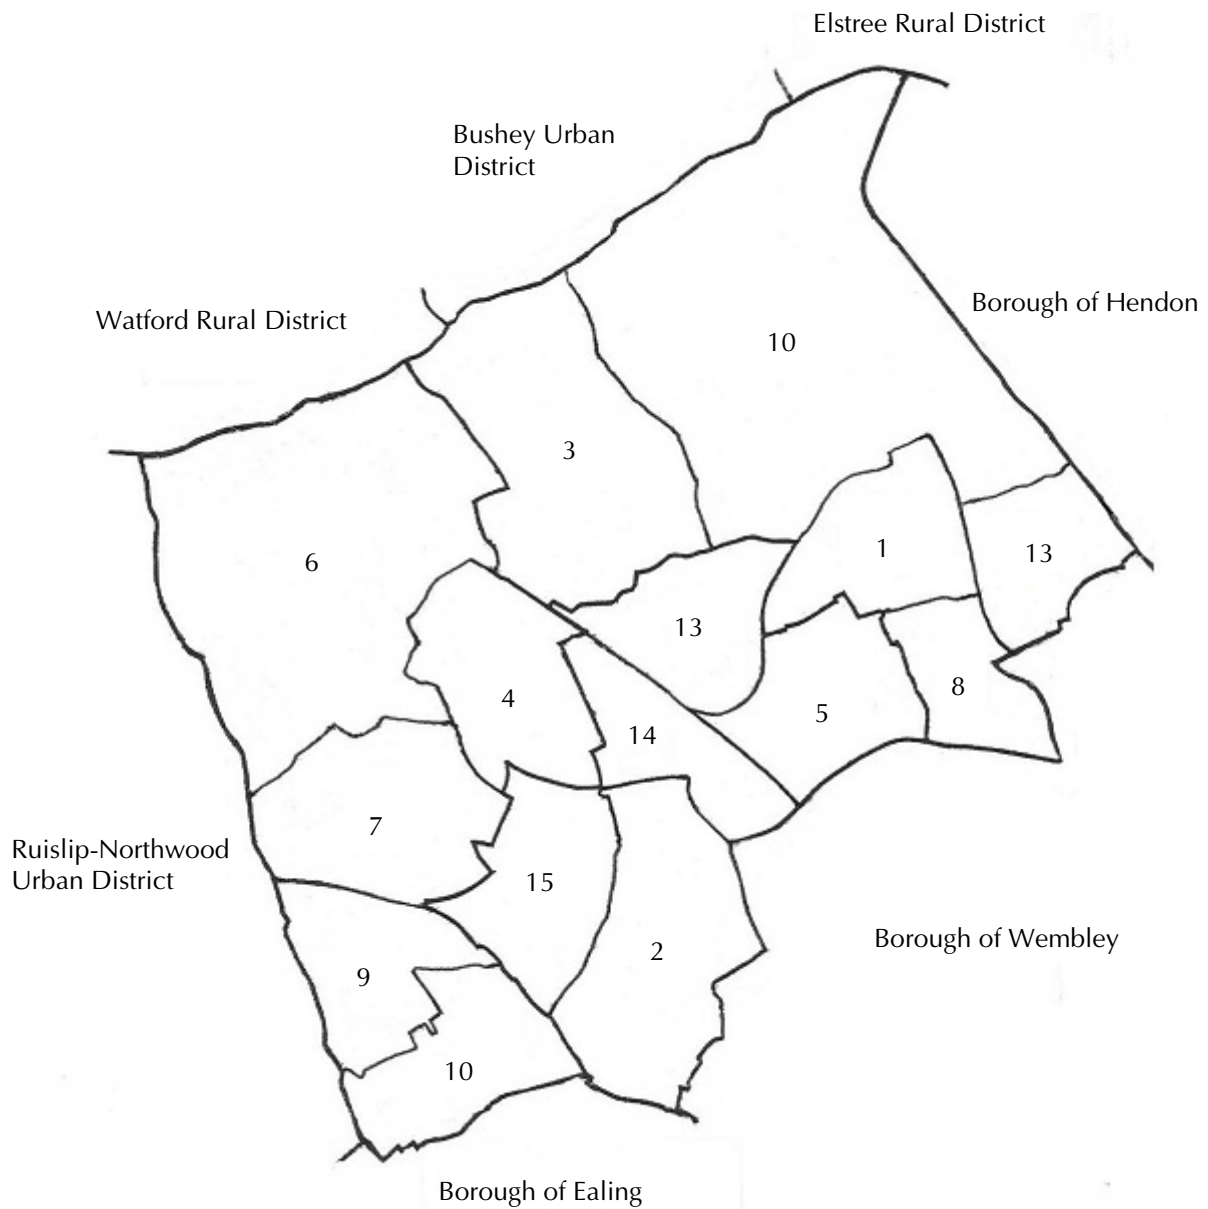

# MAP OF THE URBAN DISTRICT OF HARROW, 1949

- Wards:
- |    |                                  |
|----|----------------------------------|
| 1  | Belmont                          |
| 2  | Harrow-on-the-Hill and Greenhill |
| 3  | Harrow Weald                     |
| 4  | Headstone                        |
| 5  | Kenton                           |
| 6  | Pinner North and Hatch End       |
| 7  | Pinner South                     |
| 8  | Queensbury                       |
| 9  | Roxbourne                        |
| 10 | Roxeth                           |
| 11 | Stanmore North                   |
| 12 | Stanmore South                   |
| 13 | Wealdstone North                 |
| 14 | Wealdstone South                 |
| 15 | West Harrow                      |