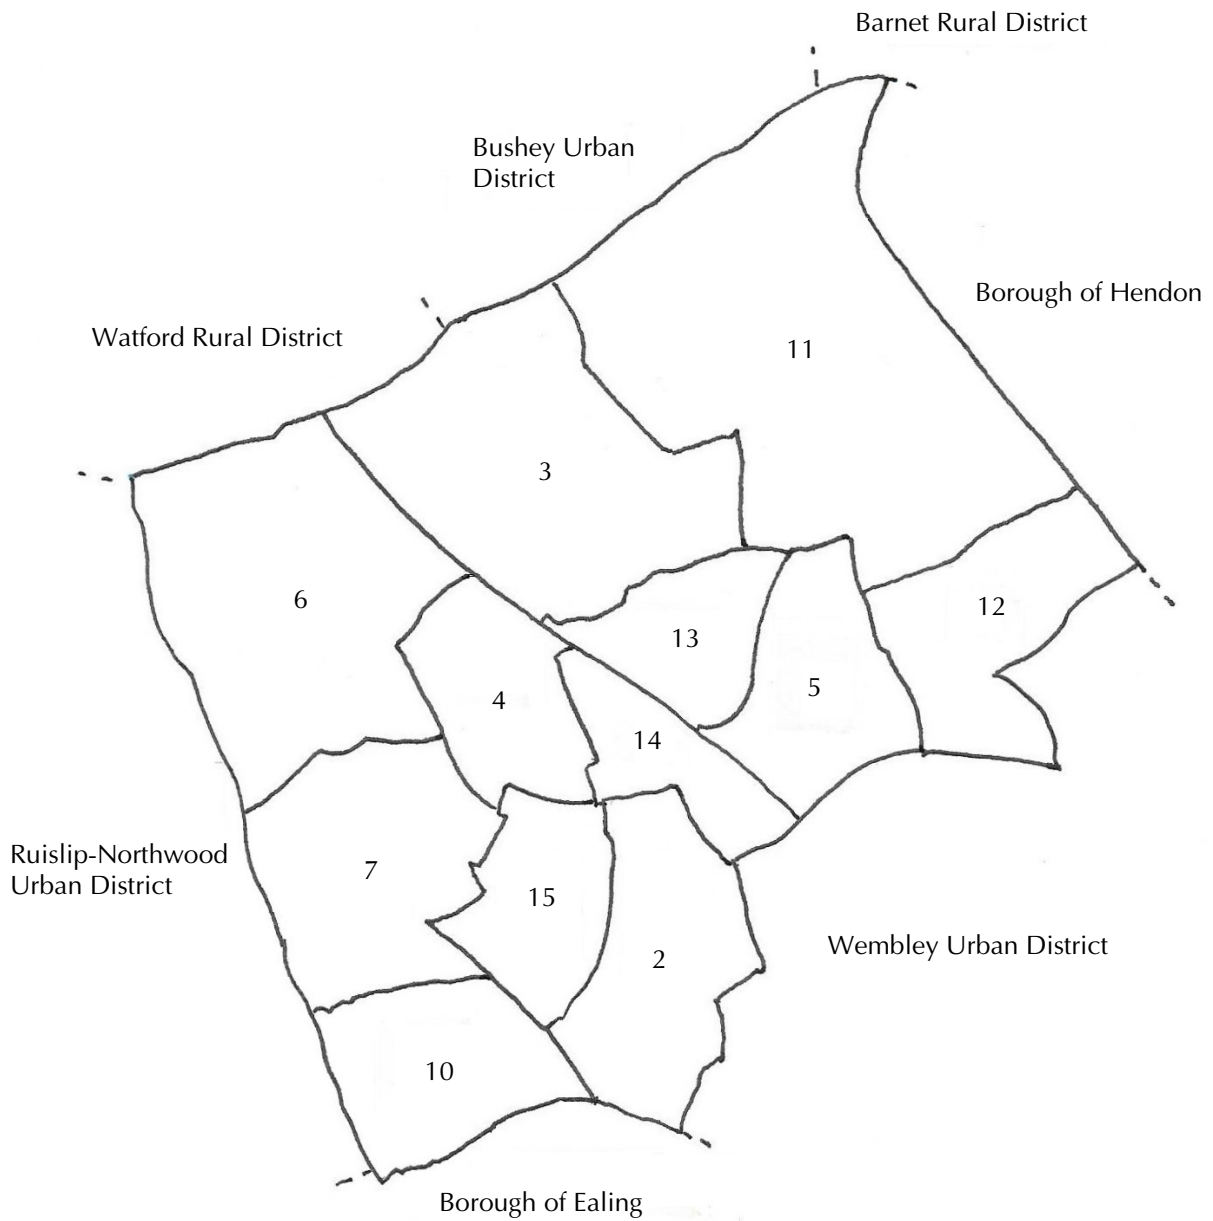

MAP OF THE URBAN DISTRICT OF HARROW, 1934

Wards:	2	Harrow-on-the-Hill and Greenhill
	3	Harrow Weald
	4	Headstone
	5	Kenton
	6	Pinner North
	7	Pinner South
	10	Roxeth
	11	Stanmore North
	12	Stanmore South
	13	Wealdstone North
	14	Wealdstone South
	15	West Harrow