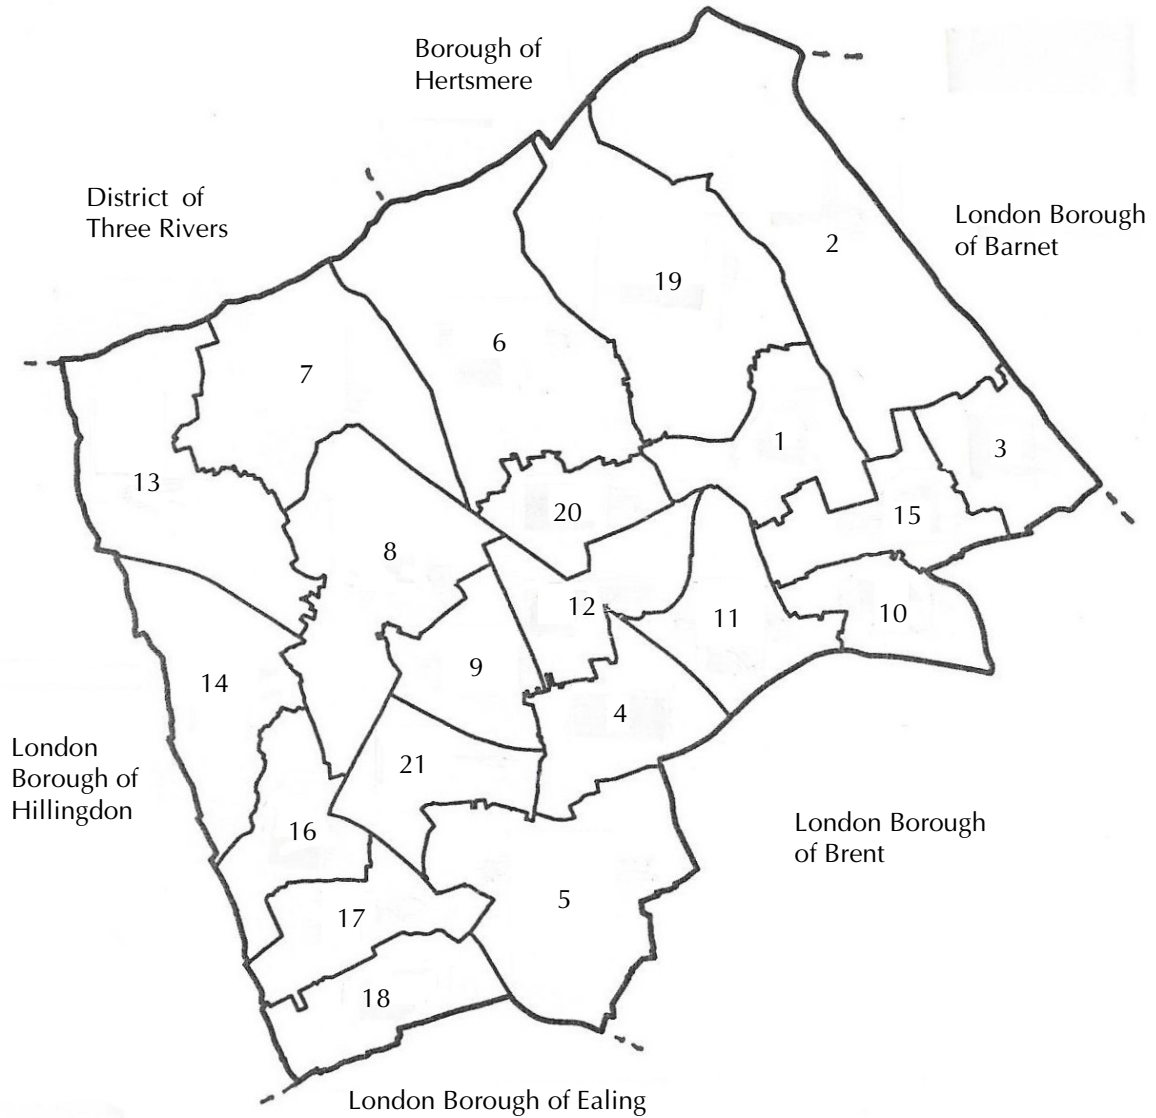

MAP OF THE LONDON BOROUGH OF HARROW

- Wards:
- | | |
|----|--------------------|
| 1 | Belmont |
| 2 | Canons |
| 3 | Edgware |
| 4 | Greenhill |
| 5 | Harrow on the Hill |
| 6 | Harrow Weald |
| 7 | Hatch End |
| 8 | Headstone North |
| 9 | Headstone South |
| 10 | Kenton East |
| 11 | Kenton West |
| 12 | Marlborough |
| 13 | Pinner |
| 14 | Pinner South |
| 15 | Queensbury |
| 16 | Rayners Lane |
| 17 | Roxbourne |
| 18 | Roxeth |
| 19 | Stanmore Park |
| 20 | Wealdstone |
| 21 | West Harrow |