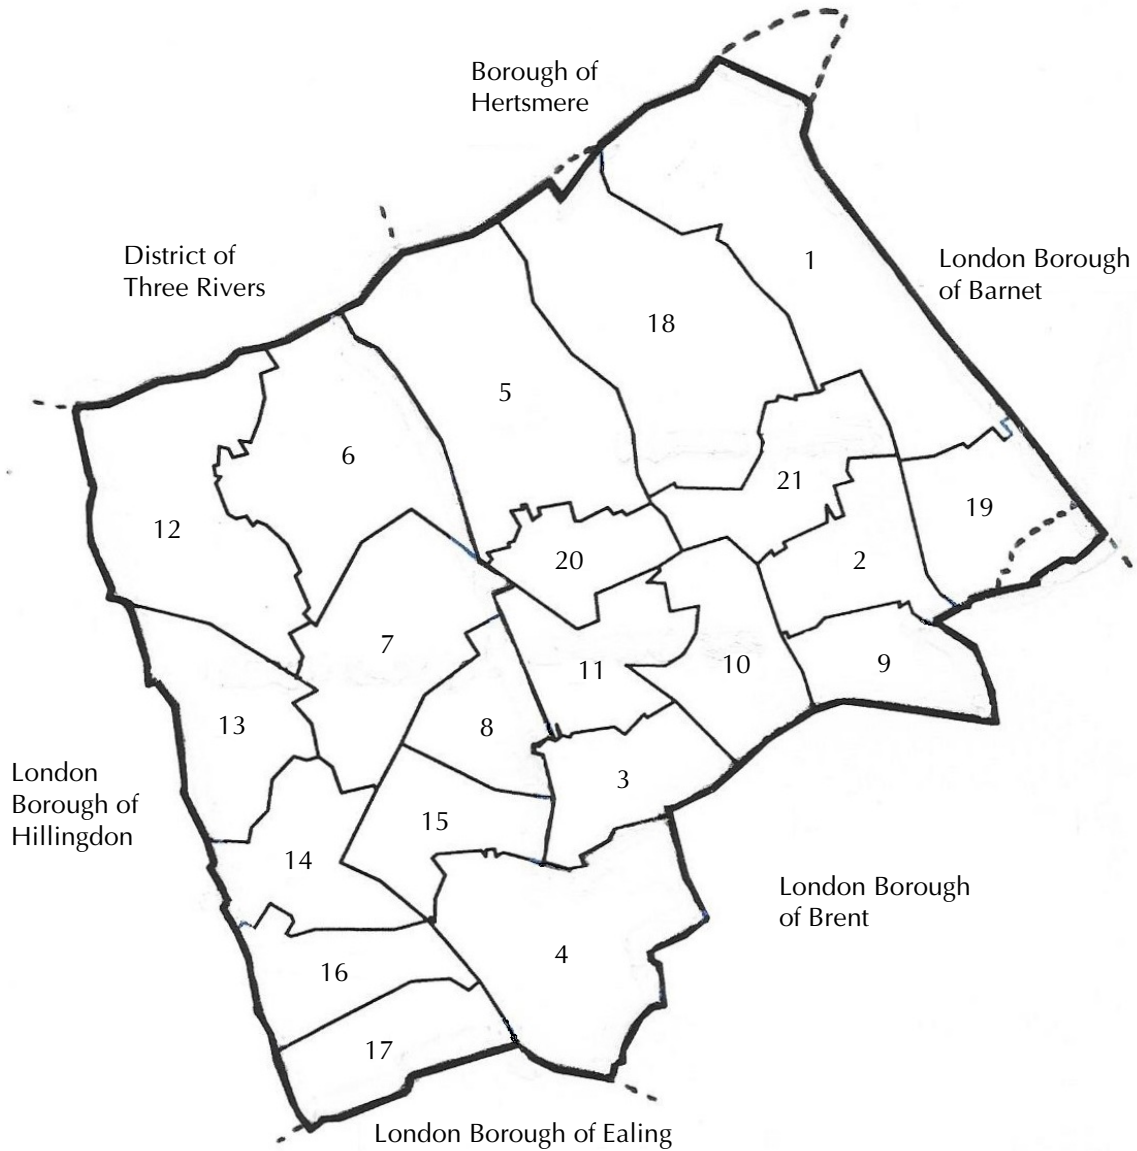

# MAP OF THE LONDON BOROUGH OF HARROW

Wards:	1	Canons	[dotted line shows area transferred <u>to</u> Hertsmere, 1.4.1993]
	2	Centenary	
	3	Greenhill	
	4	Harrow on the Hill	
	5	Harrow Weald	
	6	Hatch End	
	7	Headstone North	
	8	Headstone South	
	9	Kenton East	
	10	Kenton West	
	11	Marlborough	
	12	Pinner	
	13	Pinner West	
	14	Rayners Lane	
	15	Ridgeway	
	16	Roxbourne	
	17	Roxeth	
	18	Stanmore Park	[dotted line shows area transferred <u>to</u> Hertsmere, 1.4.1993]
	19	Stanmore South	[dotted line shows area transferred <u>from</u> Brent, 1.4.1994]
	20	Wealdstone	
	21	Wemborough	

Note: Other transfers too small to be shown on this map