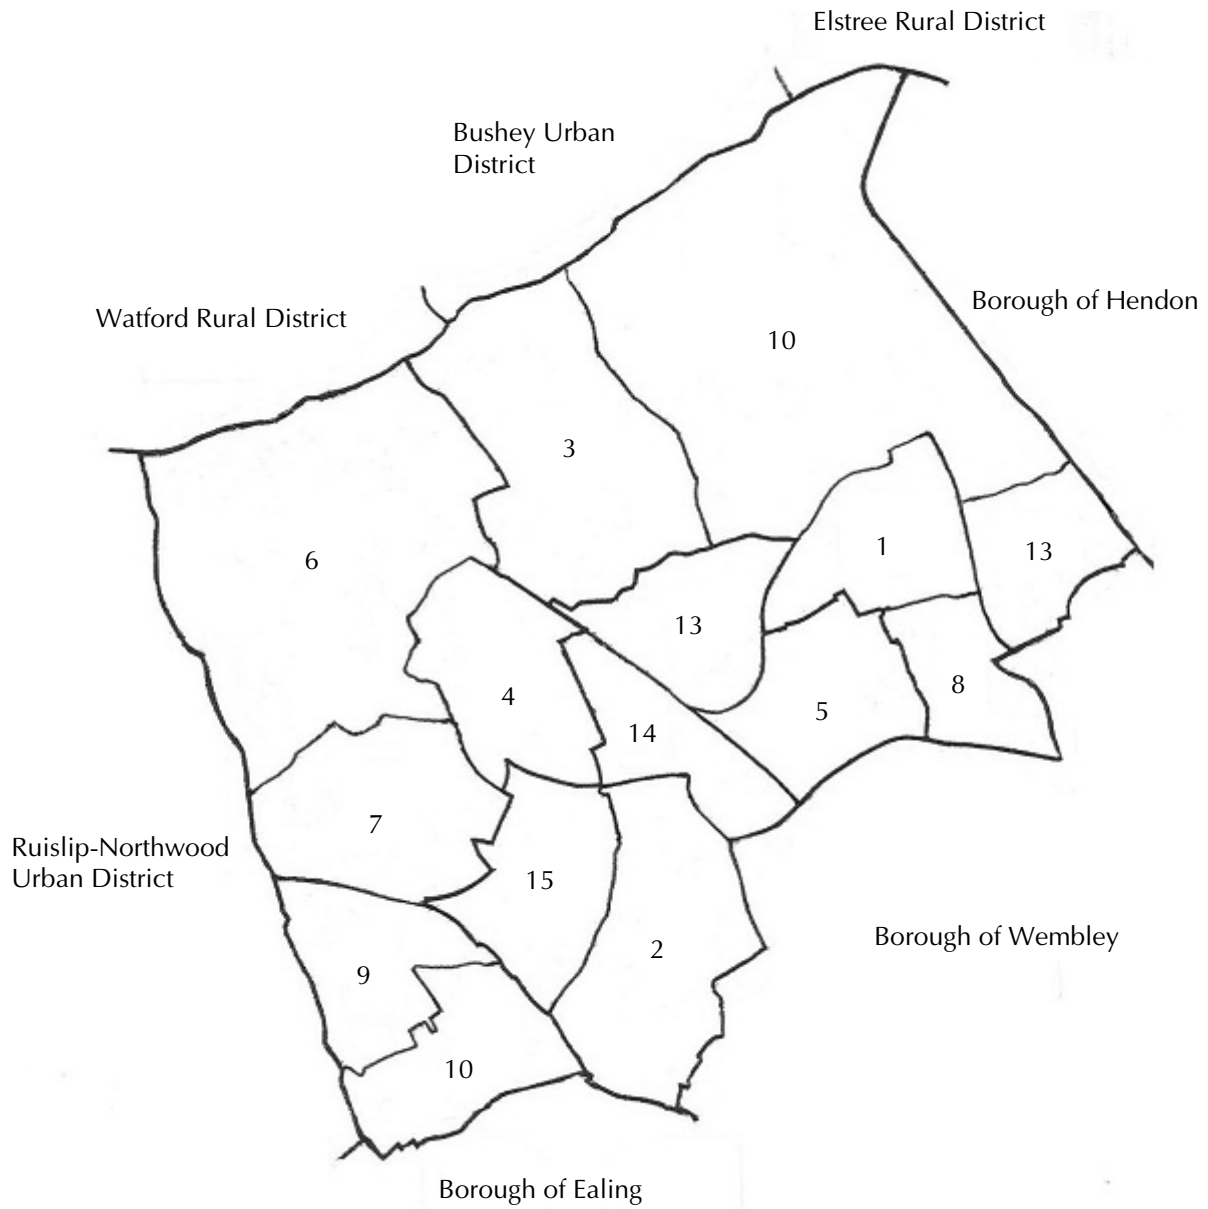

MAP OF THE MUNICIPAL BOROUGH OF HARROW

- Wards:
- | | |
|----|----------------------------------|
| 1 | Belmont |
| 2 | Harrow-on-the-Hill and Greenhill |
| 3 | Harrow Weald |
| 4 | Headstone |
| 5 | Kenton |
| 6 | Pinner North and Hatch End |
| 7 | Pinner South |
| 8 | Queensbury |
| 9 | Roxbourne |
| 10 | Roxeth |
| 11 | Stanmore North |
| 12 | Stanmore South |
| 13 | Wealdstone North |
| 14 | Wealdstone South |
| 15 | West Harrow |