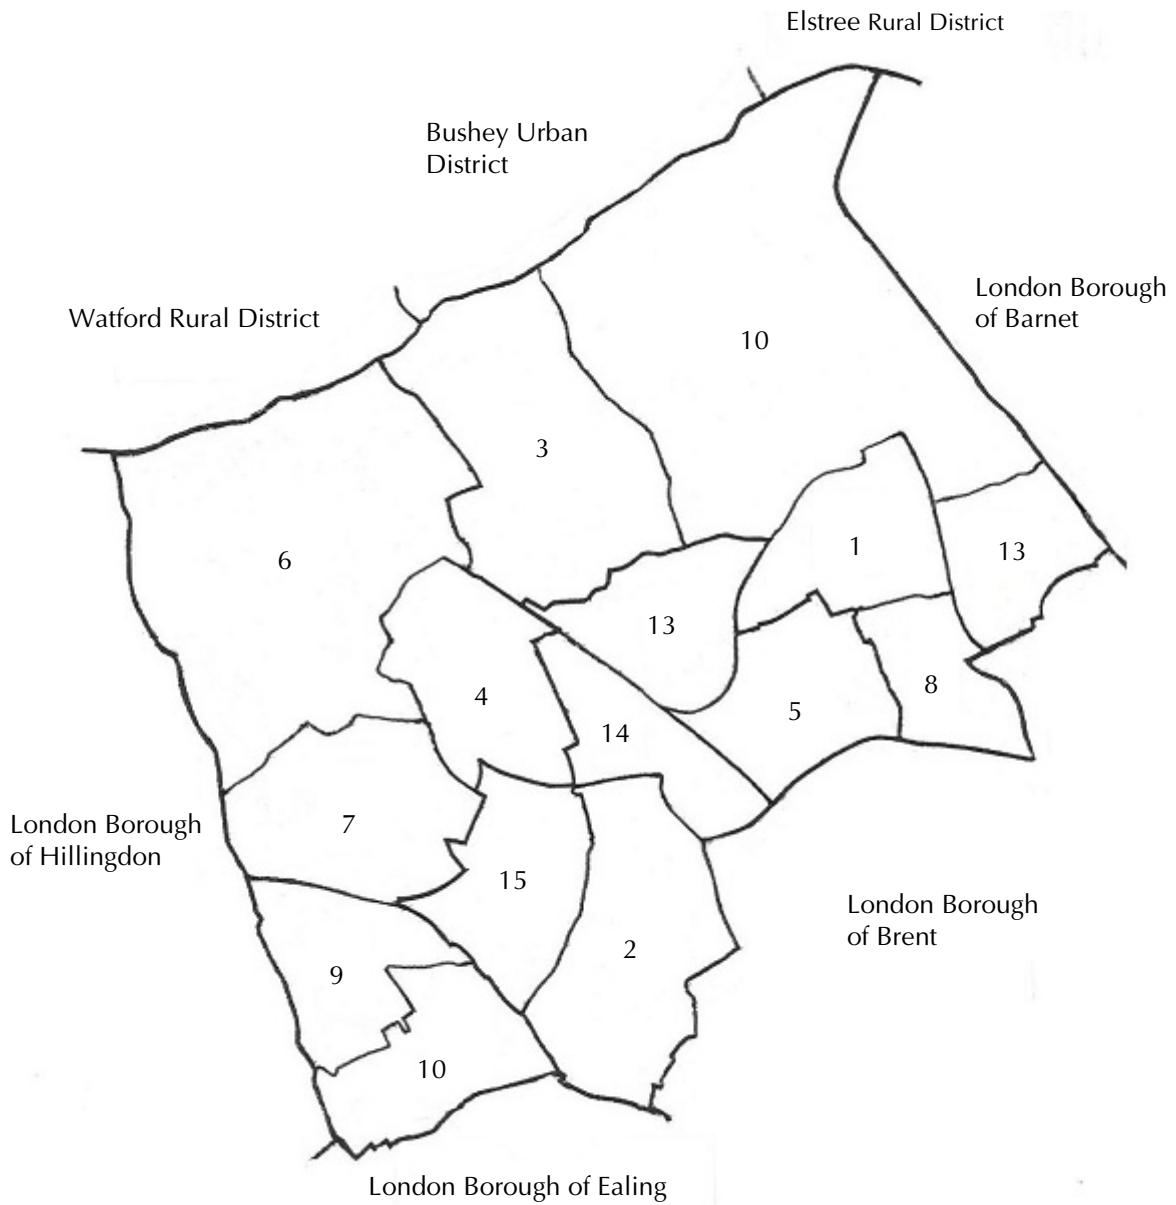

MAP OF THE LONDON BOROUGH OF HARROW

- Wards:
- | | |
|----|----------------------------------|
| 1 | Belmont |
| 2 | Harrow-on-the-Hill and Greenhill |
| 3 | Harrow Weald |
| 4 | Headstone |
| 5 | Kenton |
| 6 | Pinner North and Hatch End |
| 7 | Pinner South |
| 8 | Queensbury |
| 9 | Roxbourne |
| 10 | Roxeth |
| 11 | Stanmore North |
| 12 | Stanmore South |
| 13 | Wealdstone North |
| 14 | Wealdstone South |
| 15 | West Harrow |