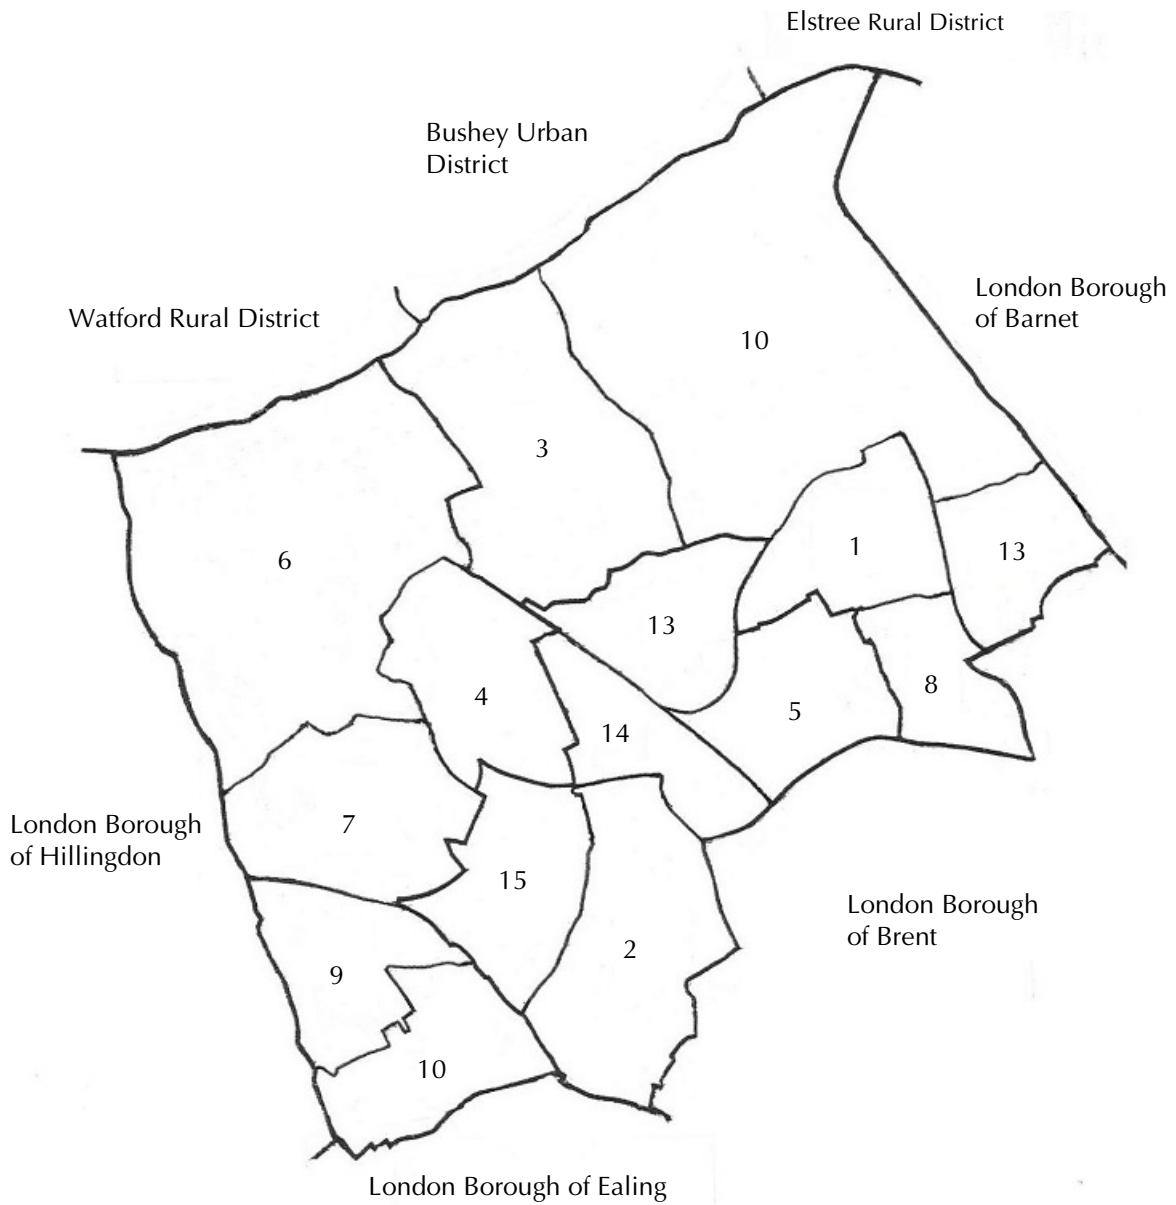

MAP OF THE LONDON BOROUGH OF HARROW

- Wards:
- | | |
|----|----------------------------------|
| 1 | Belmont |
| 2 | Harrow-on-the-Hill and Greenhill |
| 3 | Harrow Weald |
| 4 | Headstone |
| 5 | Kenton |
| 6 | Pinner North and Hatch End |
| 7 | Pinner South |
| 8 | Queensbury |
| 9 | Roxbourne |
| 10 | Roxeth |
| 11 | Stanmore North |
| 12 | Stanmore South |
| 13 | Wealdstone North |
| 14 | Wealdstone South |
| 15 | West Harrow |