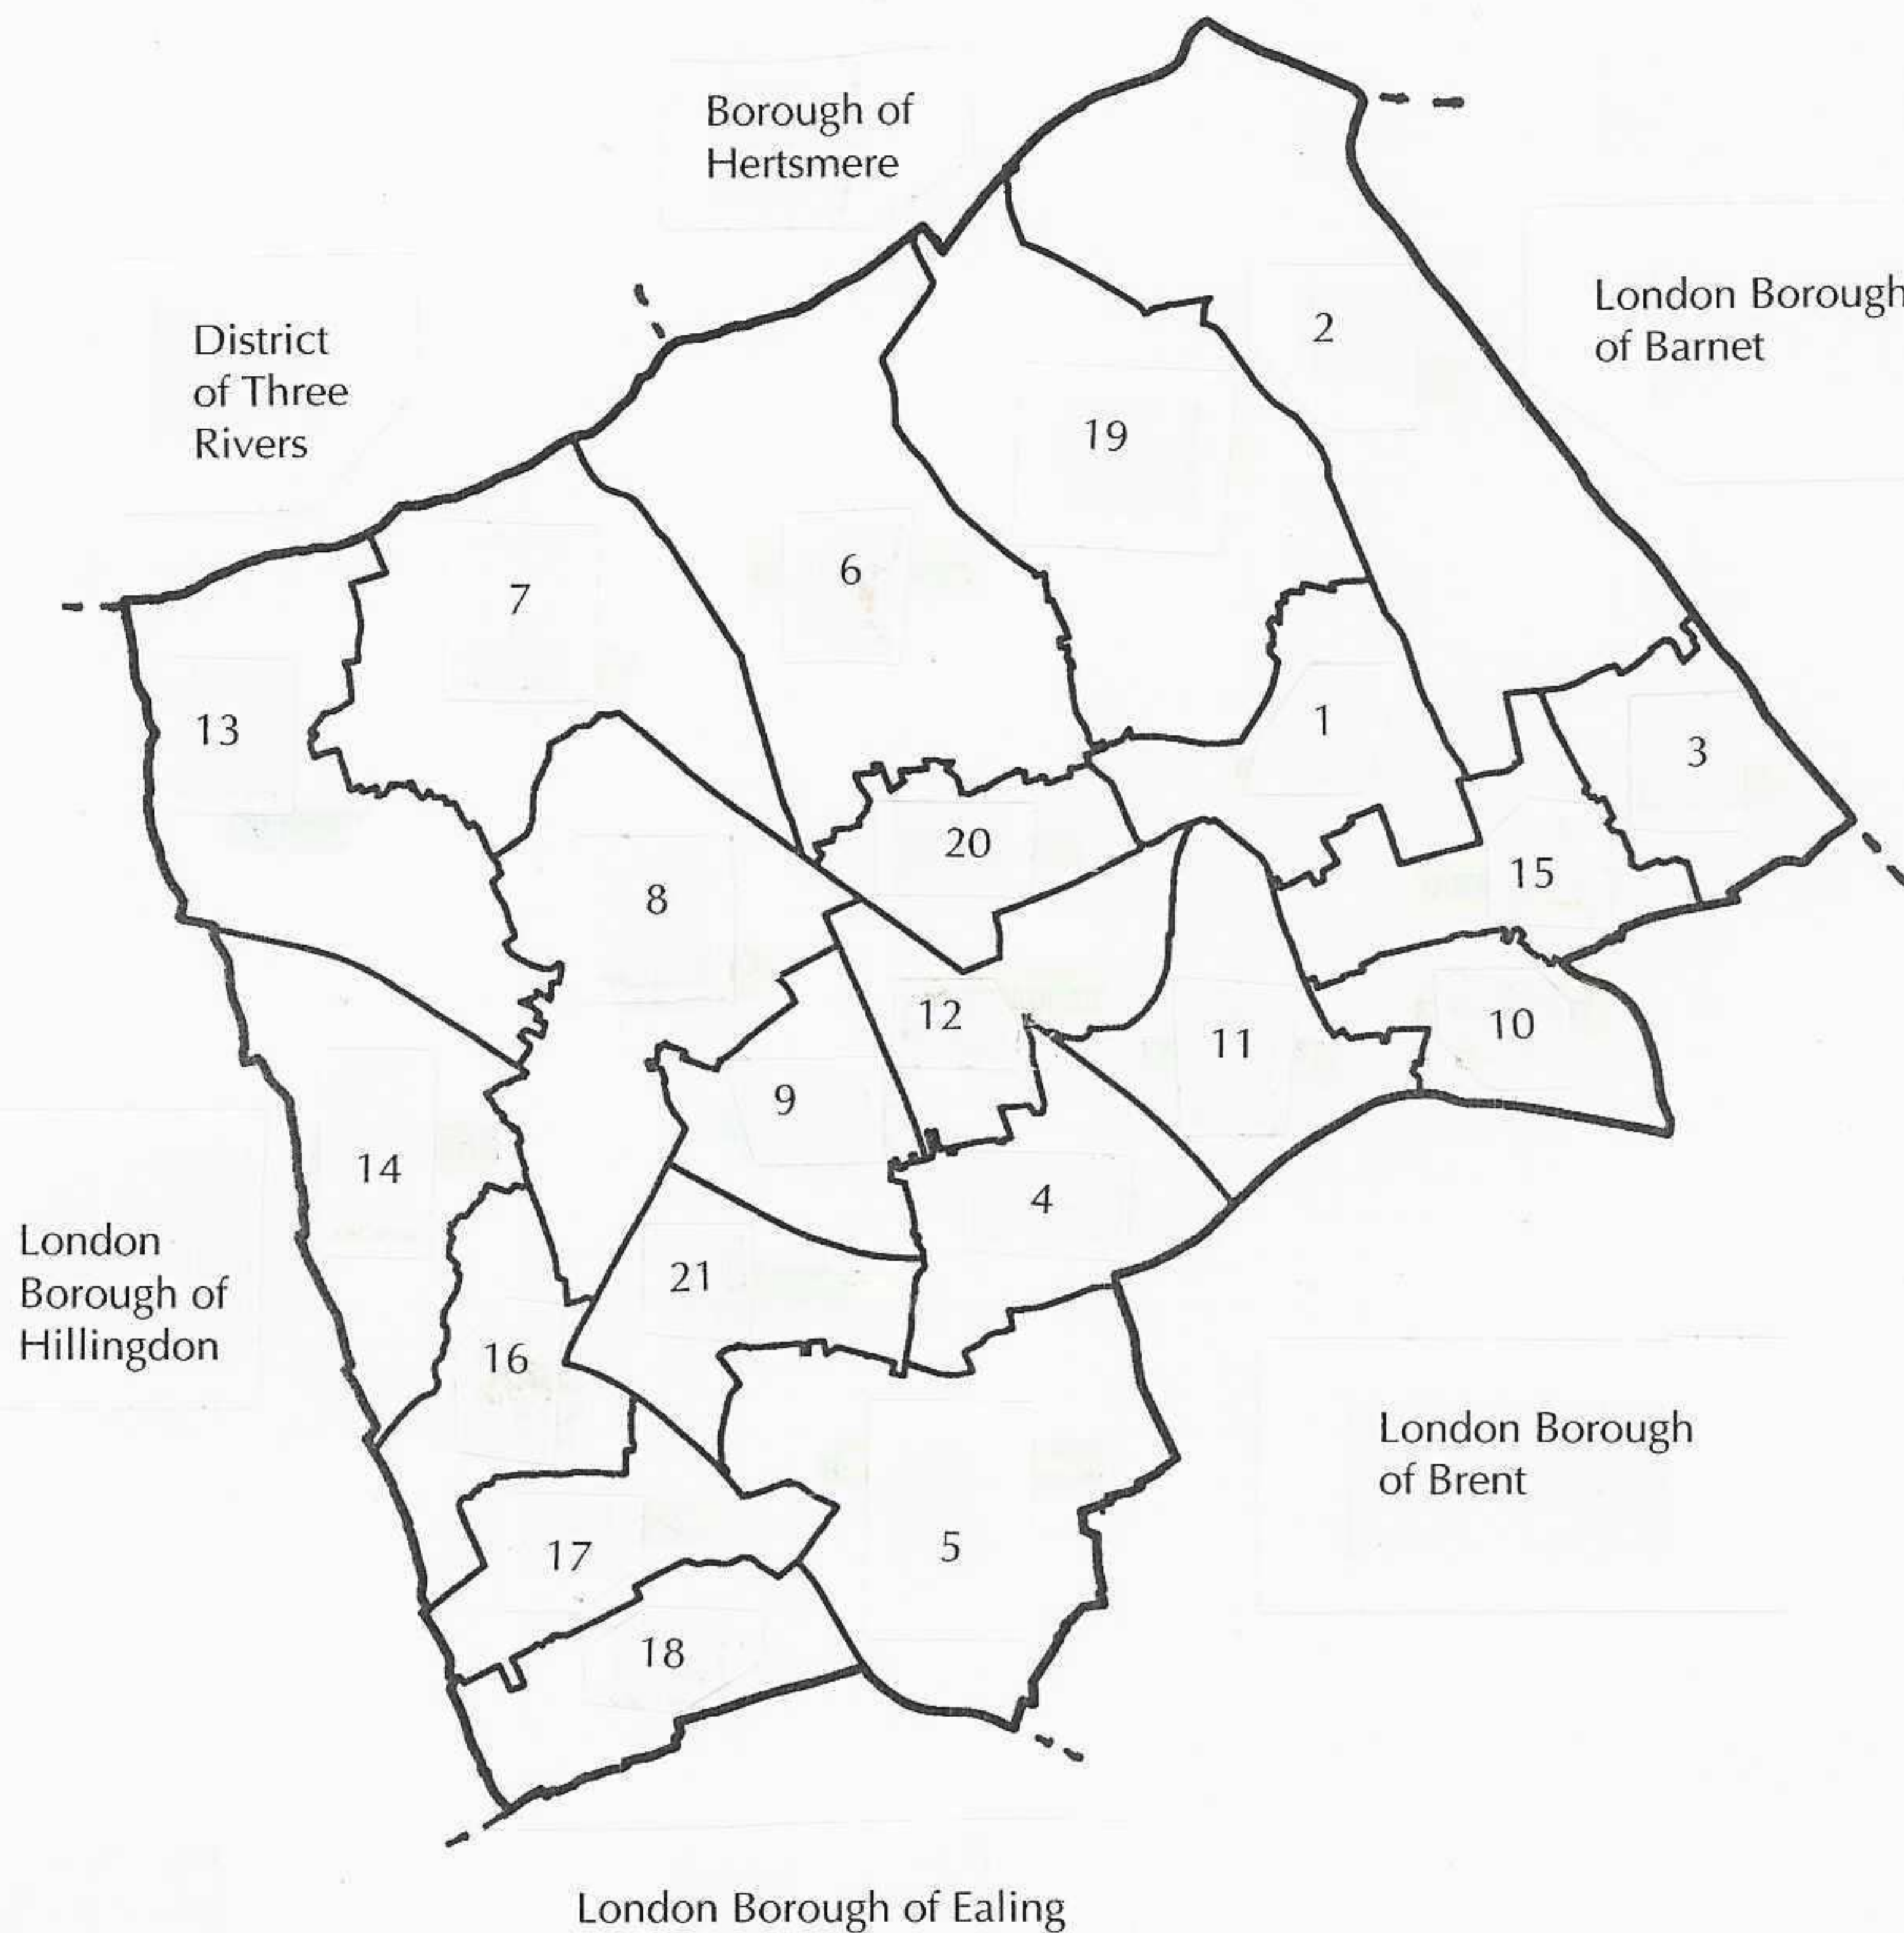

MAP OF THE LONDON BOROUGH OF HARROW

- Wards:
- | | |
|----|--------------------|
| 1 | Belmont |
| 2 | Canons |
| 3 | Edgware |
| 4 | Greenhill |
| 5 | Harrow on the Hill |
| 6 | Harrow Weald |
| 7 | Hatch End |
| 8 | Headstone North |
| 9 | Headstone South |
| 10 | Kenton East |
| 11 | Kenton West |
| 12 | Marlborough |
| 13 | Pinner |
| 14 | Pinner South |
| 15 | Queensbury |
| 16 | Rayners Lane |
| 17 | Roxbourne |
| 18 | Roxeth |
| 19 | Stanmore Park |
| 20 | Wealdstone |
| 21 | West Harrow |