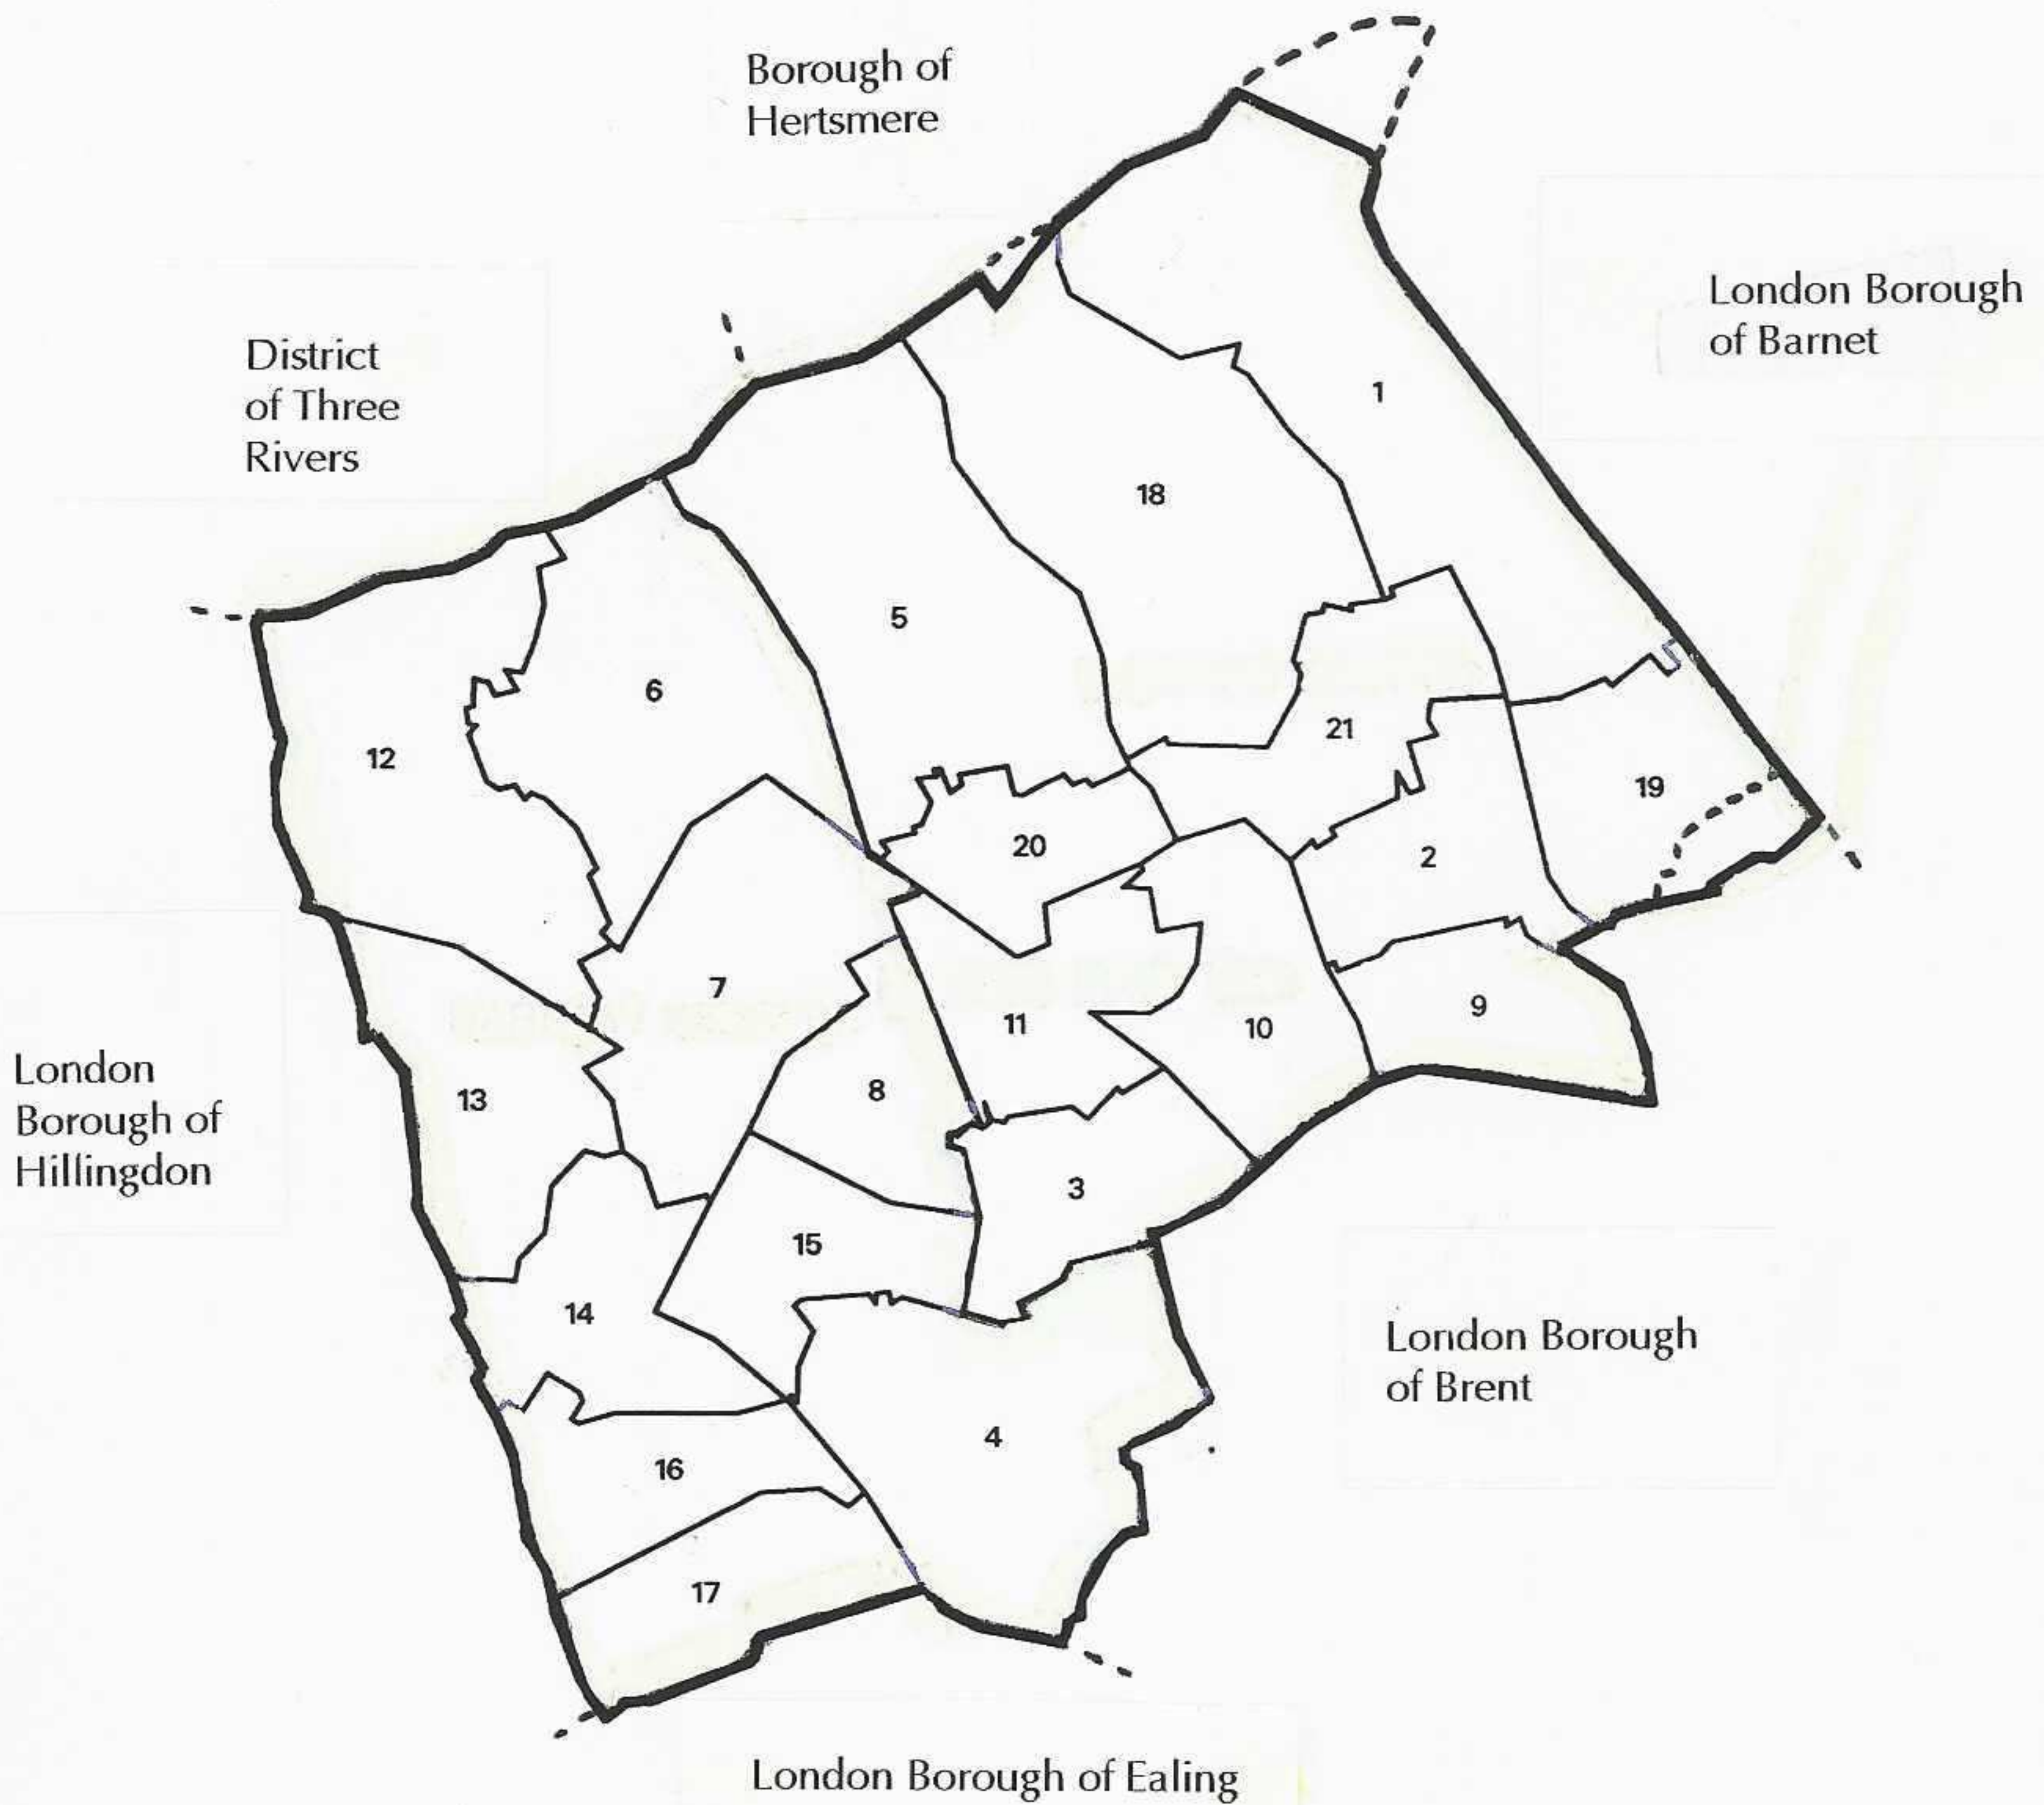

# MAP OF THE LONDON BOROUGH OF HARROW

Wards:	1	Canons	[dotted line shows area transferred <u>to</u> Hertsmere, 1 April 1993]
	2	Centenary	
	3	Greenhill	
	4	Harrow on the Hill	
	5	Harrow Weald	
	6	Hatch End	
	7	Headstone North	
	8	Headstone South	
	9	Kenton East	
	10	Kenton West	
	11	Marlborough	
	12	Pinner	
	13	Pinner West	
	14	Rayners Lane	
	15	Ridgeway	
	16	Roxbourne	
	17	Roxeth	
	18	Stanmore Park	[dotted line shows area transferred <u>to</u> Hertsmere, 1 April 1993]
	19	Stanmore South	[dotted line shows area transferred <u>from</u> Brent, 1 April 1994]
	20	Wealdstone	
	21	Wemborough	

Note: Other transfers too small to be shown on this map