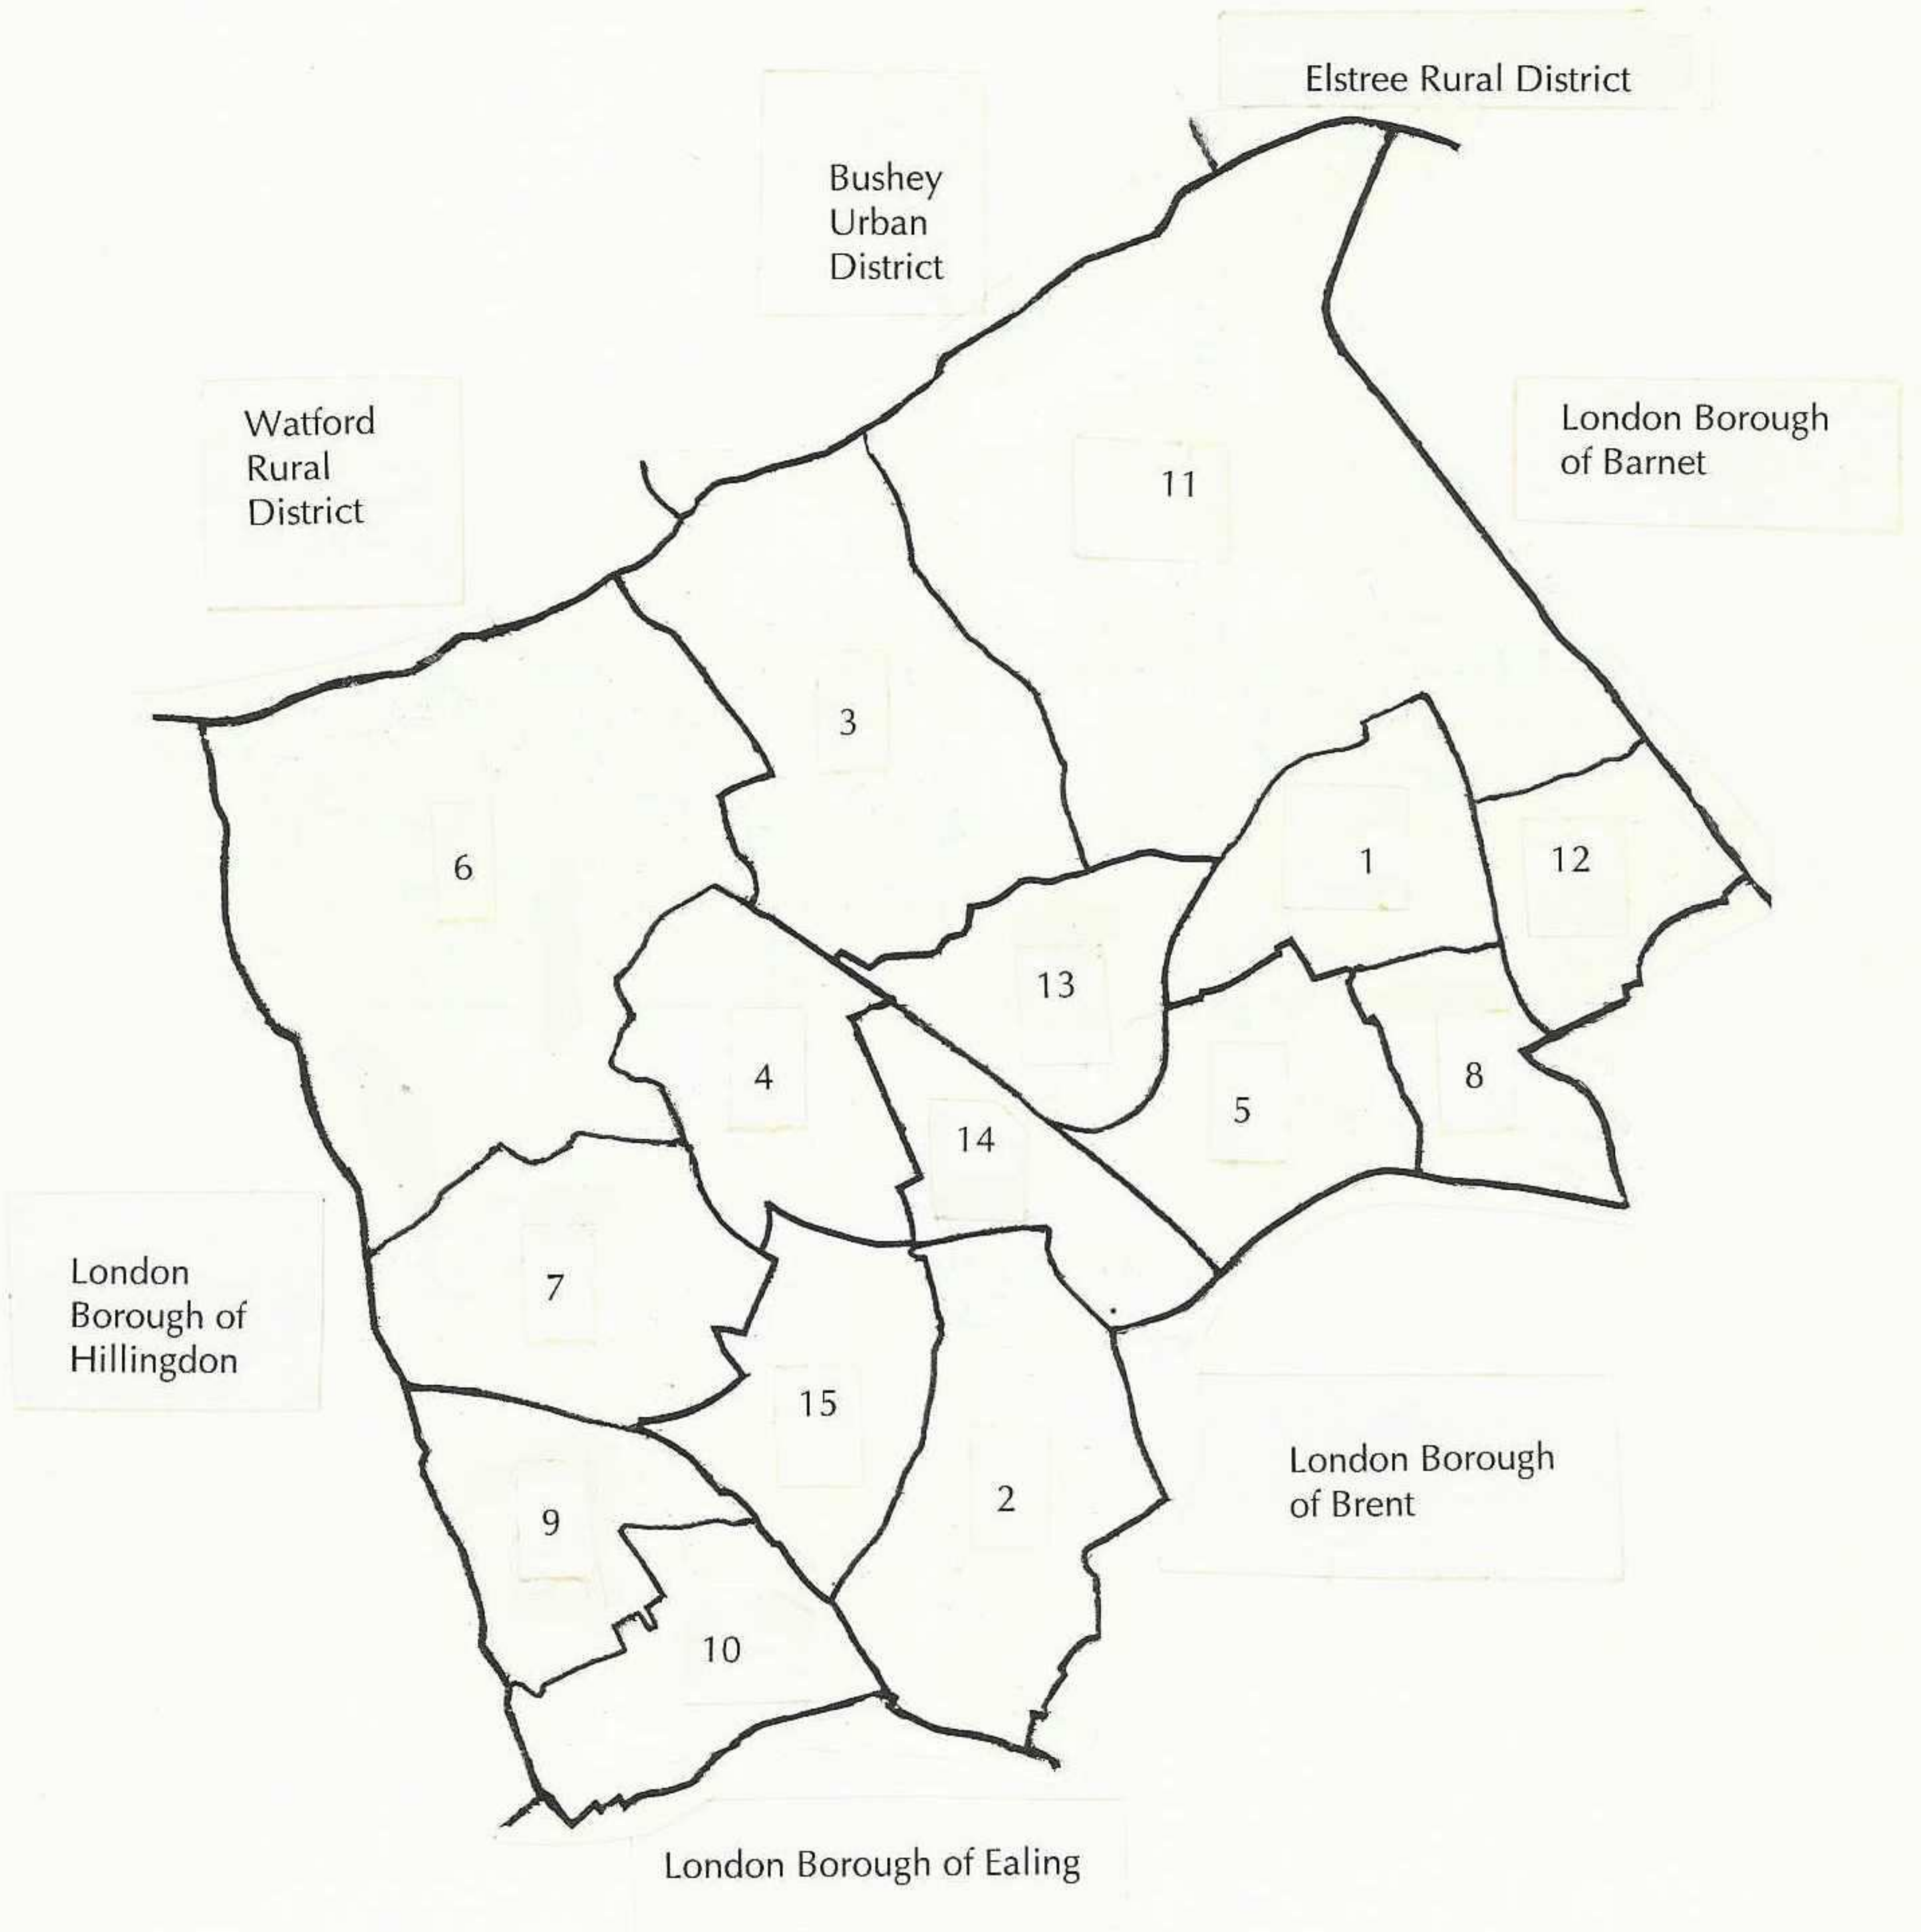

MAP OF THE LONDON BOROUGH OF HARROW

- Wards:
- | | |
|----|----------------------------------|
| 1 | Belmont |
| 2 | Harrow-on-the-Hill and Greenhill |
| 3 | Harrow Weald |
| 4 | Headstone |
| 5 | Kenton |
| 6 | Pinner North and Hatch End |
| 7 | Pinner South |
| 8 | Queensbury |
| 9 | Roxbourne |
| 10 | Roxeth |
| 11 | Stanmore North |
| 12 | Stanmore South |
| 13 | Wealdstone North |
| 14 | Wealdstone South |
| 15 | West Harrow |