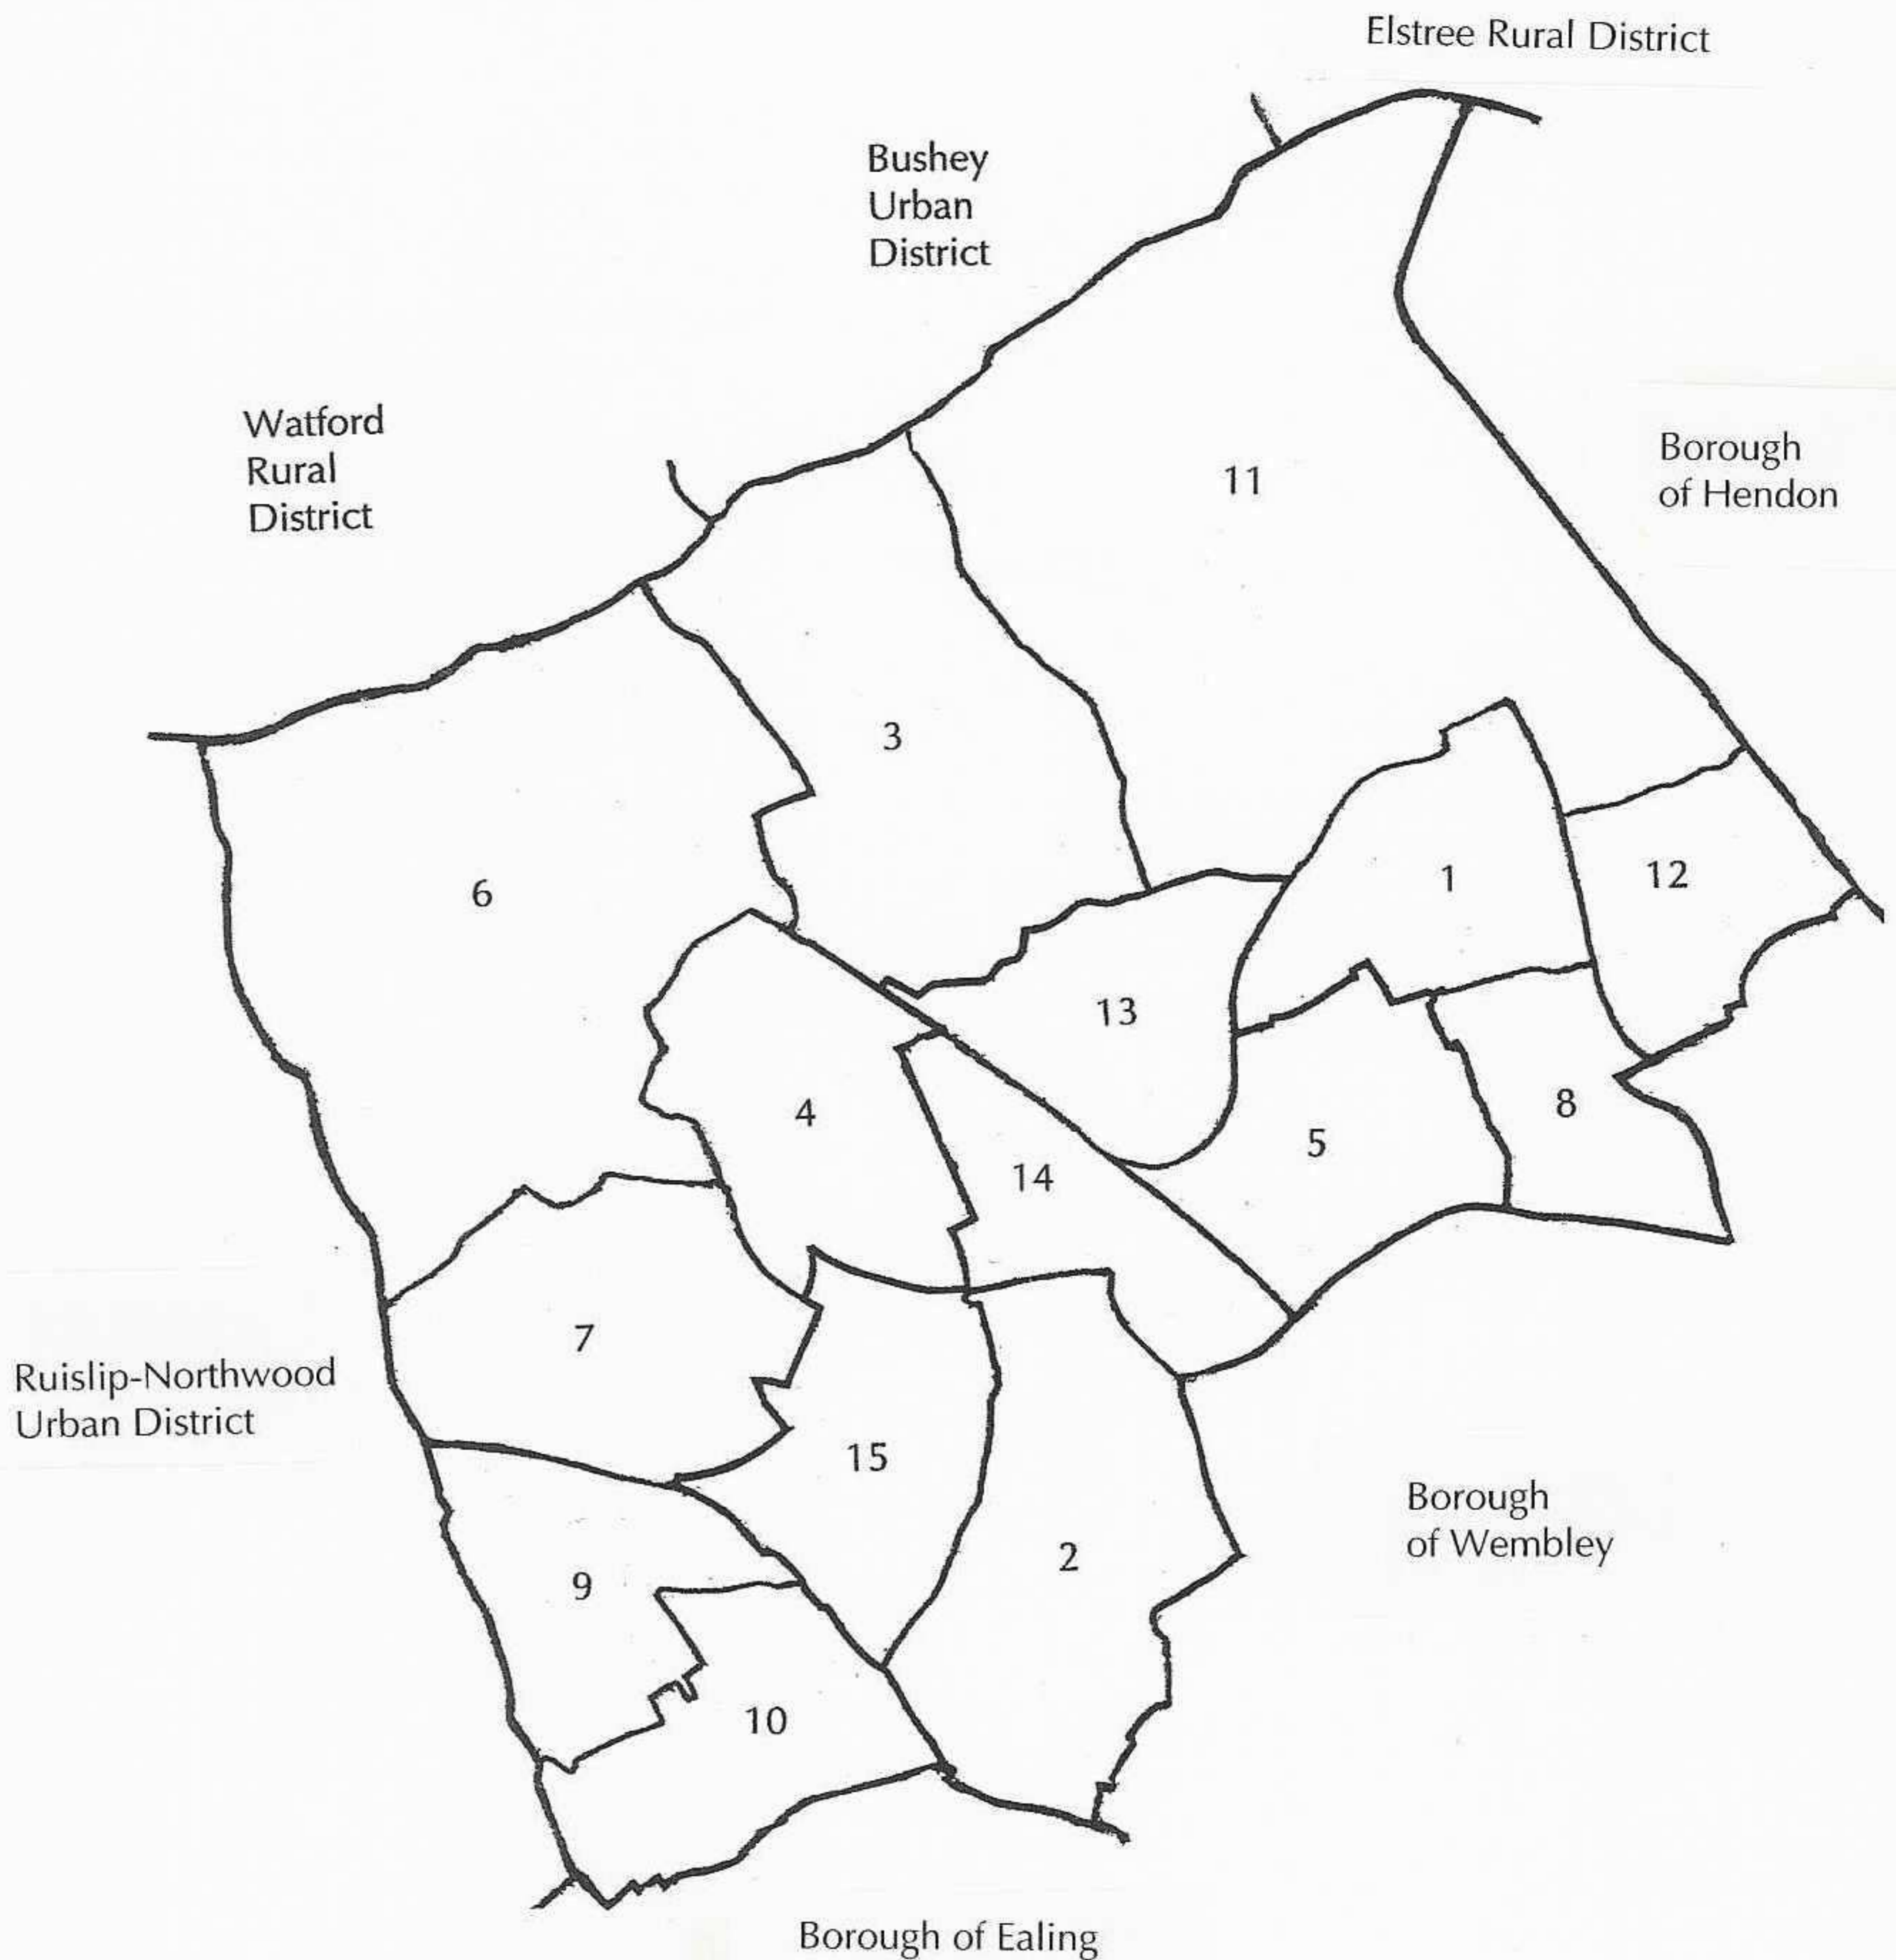

# MAP OF THE URBAN DISTRICT OF HARROW, 1949-1953

Wards:	1	Belmont
	2	Harrow-on-the-Hill and Greenhill
	3	Harrow Weald
	4	Headstone
	5	Kenton
	6	Pinner North and Hatch End
	7	Pinner South
	8	Queensbury
	9	Roxbourne
	10	Roxeth
	11	Stanmore North
	12	Stanmore South
	13	Wealdstone North
	14	Wealdstone South
	15	West Harrow